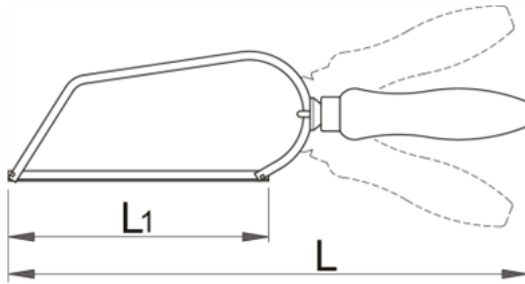

Saw - 753W

Description

- wooden handle
- adjustable handle
- replaceable blade

Technical Data

Barcode	L1	Lenght	Weight	Material	Blade	Other
612163	150	305	127	1Z	10	-

Packaging data

Barcode	L1	Retail tool packaging			Transport package					
		Retail packaging in mm (length)	Retail packaging in mm (width)	Retail packaging in mm (height)	Weight	Volume	Transport packaging in mm (length)	Transport packaging in mm (width)	Transport packaging in mm (height)	Weight
612163 3	150	305	70	32	155	1	360	100	32	155