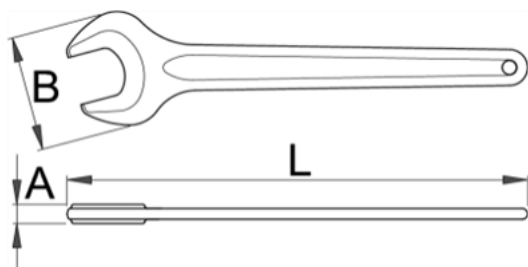

Single open end wrench - 117/4

Description

- material: chrome vanadium
- drop forged, entirely hardened and tempered
- surface finish: phosphated to standard ISO 9717
- made according to standard DIN 894

Usage

- In industry for working on machines, engines and other equipment.
- larger dimensions are useful in shipbuilding, the oil industry and other heavy industries where larger machines and equipment are used
- this wrench is especially suitable for work that requires higher torque and more leverage in difficult to reach areas

Technical Data

Barcode	UNIOR	Length	A	B	Weight	Hand	Material	Surface
615262	10	104	4.5	22	21	4A	10	-
620207	12	123	5	26	29	4A	10	-
615263	13	132	5.4	28	35	4A	10	-
615264	17	157	6.5	36	68	4A	10	-
615265	19	170	6.9	40	78	4A	10	-
615266	21	195	7.9	46	98	4A	10	1
615267	22	195	7.9	46	106	4A	10	-
615268	24	218	9.2	50	147	4A	5	-
615269	27	240	9.7	56	192	4A	5	-
615270	30	267	11.1	63	297	4A	5	-
615271	32	267	11.7	66	297	4A	5	-
615272	34	295	12.5	74	399	1C	1	-
615273	36	295	12.5	74	438	1C	1	-
615274	38	295	12.5	74	390	1C	1	-
615275	41	335	13.5	84	537	1C	1	-
615276	46	365	14.5	94	747	1C	1	-
615277	50	400	15.5	102	890	1C	1	-
615278	55	475	16	110	1170	1C	1	-
615279	60	475	17	120	1365	1C	1	-
615280	65	550	18	130	1665	1C	1	-
615281	70	550	19	140	1995	1C	1	-
615282	75	620	20	150	2995	1C	1	1
615283	80	665	21	160	3895	1C	1	1
615284	85	665	22	170	3845	1C	1	1
615285	90	740	23	190	4795	1C	1	1
615286	95	740	23	190	5565	1C	1	1
615287	100	865	24	205	6995	1C	1	1