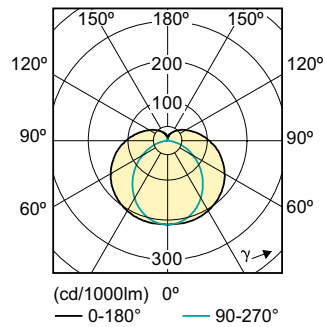

Product	D1	D2	A1	A2	A3
MASTER LEDtube 1200mm 13W865 G5 I	15.8 mm	21.0 mm	1,148.0 mm	1,155.0 mm	1,162.0 mm

Photometric data

Light Distribution Diagram - MASTER LEDtube 1200mm 13W865 G5 I

General uniform lighting - MASTER LEDtube 1200mm 13W865 G5 I

Essential LED tubes T5 Mains

Photometric data

Spectral Power Distribution Colour - MASTER LEDtube 1200mm 13W865 G5

I