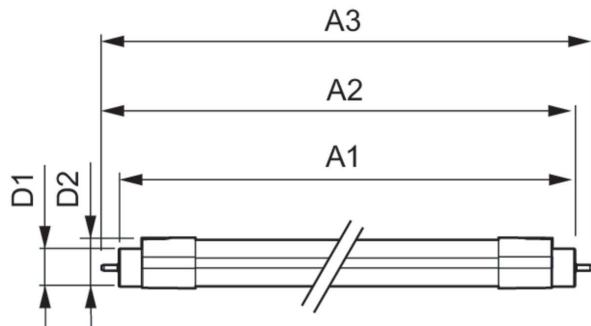

Product	D1	D2	A1	A2	A3
MASTER LEDtube 1200mm 13W865 G5 I	15.8 mm	21.0 mm	1,148.0 mm	1,155.0 mm	1,162.0 mm

Photometric data

Light Distribution Diagram - MASTER LEDtube 1200mm 13W865 G5 I

General uniform lighting - MASTER LEDtube 1200mm 13W865 G5 I