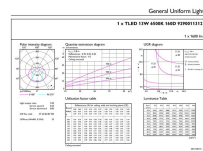

Photometric data

Light Distribution Diagram - MASTER LEDtube 1200mm 13W865 G5 I

General uniform lighting - MASTER LEDtube 1200mm 13W865 G5 I