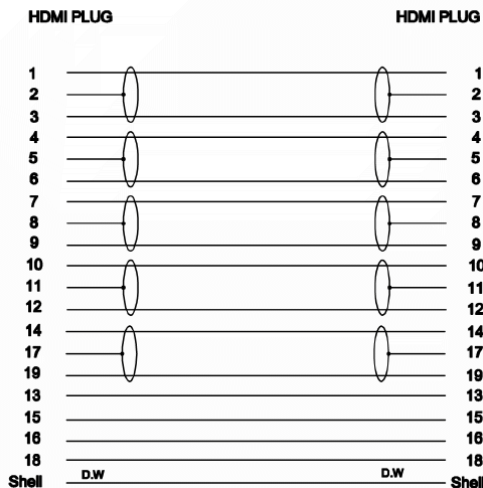

Datasheet

RS PRO 5 mtr HDMI Male to HDMI Male High Speed with Ethernet Cable & Metal Connectors

Stock number: 2299972

EN

The RSPRO 5 metre HDMI male to HDMI male cable which has a black PVC jack with braiding and an outer diameter of 6.3mm. The connectors are metal and have gold flash covering to prevent corrosion.

HDMI is possibly the most common display connection on the market which can be found on devices ranging from PC's, Bluray players, games consoles and more.

CONNECTION

4	CABLE SPEC:(0.254mmCu*1Pair+0.254mmCu D.W.+AL+MY)*5+0.254mmCu*4C+0.254mmCu D.W.+AL+16*6*0.12mmAL-Mg Braiding)*1C O.D:6.3mm BLACK PVC JACKET +BLACK NYLON BRAIDING
3	Plastic Cap
2	METAL SHELL
1	HDMI Plug - Gold Plated