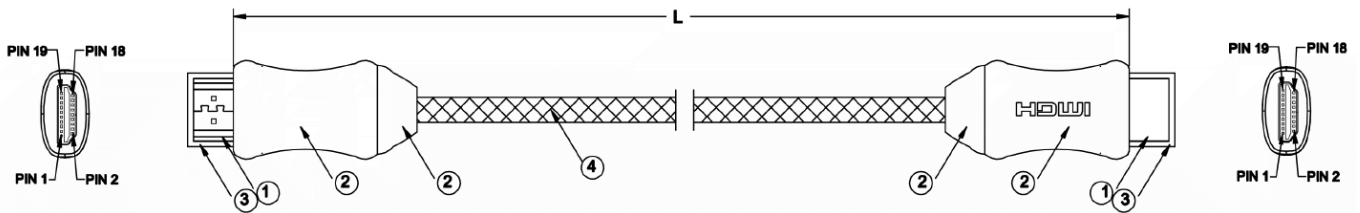

Datasheet

RS PRO 5 mtr HDMI Male to HDMI Male High Speed with Ethernet Cable & Metal Connectors

Stock number: 2299972

EN

The RSPRO 5 metre HDMI male to HDMI male cable which has a black PVC jack with braiding and an outer diameter of 6.3mm. The connectors are metal and have gold flash covering to prevent corrosion.

HDMI is possibly the most common display connection on the market which can be found on devices ranging from PC's, Bluray players, games consoles and more.

CONNECTION

4	CABLE SPEC:(0.254mmCu*1Pair+0.254mmCu D.W.+AL+MY)*5+0.254mmCu*4C+0.254mmCu D.W.+AL+16*6*0.12mmAL-Mg Braiding)*1C O.D:6.3mm BLACK PVC JACKET +BLACK NYLON BRAIDING
3	Plastic Cap
2	METAL SHELL
1	HDMI Plug - Gold Plated