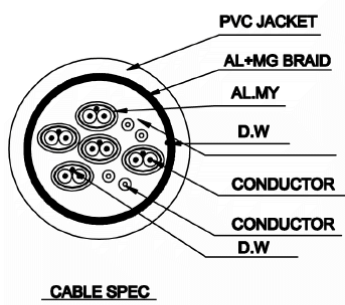

Datasheet

RS PRO 5 mtr HDMI Male to HDMI Male High Speed with Ethernet Cable & Metal Connectors

Stock number: 2299972

EN

The RSPRO 5 metre HDMI male to HDMI male cable which has a black PVC jack with braiding and an outer diameter of 6.3mm. The connectors are metal and have gold flash covering to prevent corrosion.

HDMI is possibly the most common display connection on the market which can be found on devices ranging from PC's, Bluray players, games consoles and more.

CONNECTION

4	CABLE SPEC:(0.254mmCu*1Pair+0.254mmCu D.W.+AL+MY)*5+0.254mmCu*4C+0.254mmCu D.W.+AL+16*6*0.12mmAL-Mg Braiding)*1C O.D:6.3mm BLACK PVC JACKET +BLACK NYLON BRAIDING
3	Plastic Cap
2	METAL SHELL
1	HDMI Plug - Gold Plated