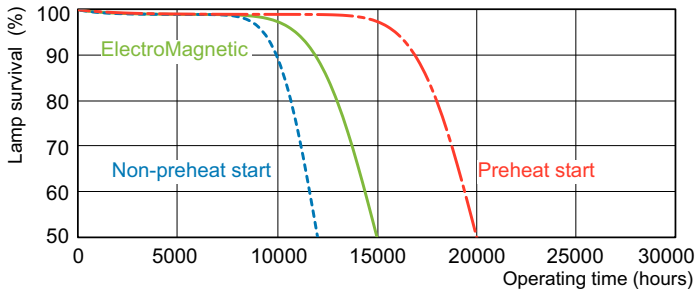

Lifetime

LDLE_TL-D8G_0001-Life expectancy diagram