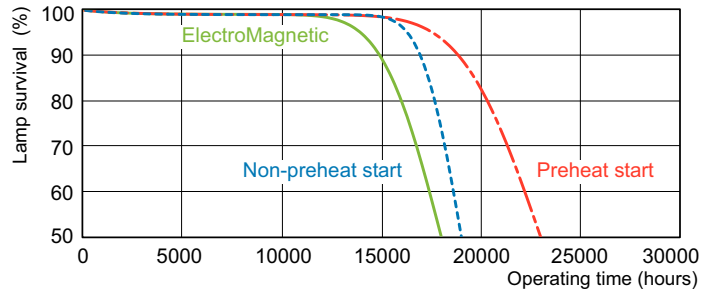

LDLE_TL-D8G_0002-Life expectancy diagram