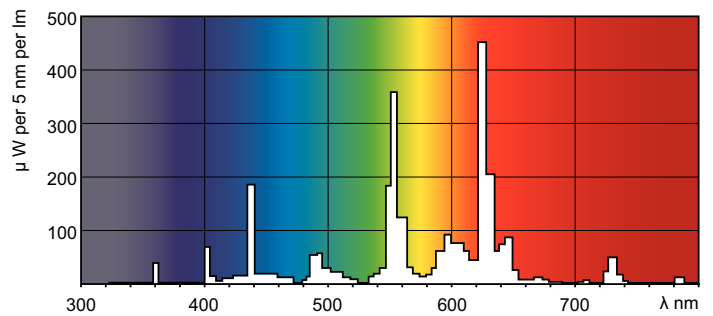

### Product data

General Information		Voltage (Nom)	
Cap base	G13 [ Medium Bi-Pin Fluorescent]		103 V
Life to 10% failures (nom.)	10000 h	Controls and Dimming	
Life to 50% failures (nom.)	15000 h	Dimmable	Yes
Life to 50% failures preheat (nom.)	20000 h	Mechanical and Housing	
Light Technical		Cap-base information	Green [ Green Cap]
Colour Code	830 [ CCT of 3,000 K]	Bulb shape	T8 [ 26 mm (T8)]
Lamp Luminous Flux (Nom)	3250 lm	Approval and Application	
Colour Designation	Warm white (WW)	Energy efficiency label (EEL)	A
Lumen maintenance 2,000 hours (nom.)	96 %	Mercury (Hg) content (nom.)	2.0 mg
Lumen maintenance 5,000 hours (nom.)	94 %	Product Data	
Colour Temperature, horizontal (Nom)	3000 K	Full product code	871829125420100
Lamp Luminous Efficacy EM (Nom)	90 lm/W	Order product name	TL-D 36W/830 1SL/25
Colour Rendering Index,horiz (Nom)	83	EAN/UPC – product	8718291254201
Operating and Electrical		Order code	927981383024
Power (Rated) (Nom)	36 W	Local order code	TLD36W830ALTO
Lamp current (nom.)	0.440 A		

## Photometric data

LDPB\_TL-D8G\_830-Spectral power distribution B/W

LDPO\_TL-D8G\_830-Spectral power distribution Colour