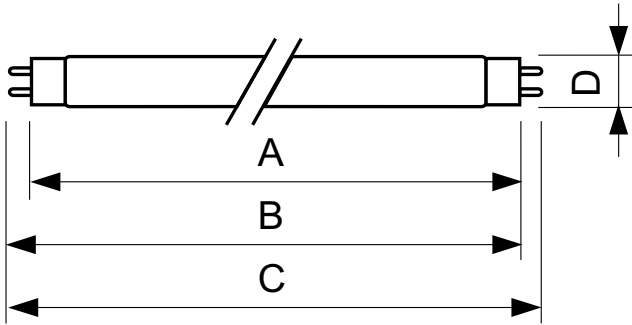

### Product data

General Information		Voltage (Nom)	
Cap base	G13 [ Medium Bi-Pin Fluorescent]		103 V
Life to 10% failures (nom.)	10000 h	Controls and Dimming	
Life to 50% failures (nom.)	15000 h	Dimmable	Yes
Life to 50% failures preheat (nom.)	20000 h	Mechanical and Housing	
Light Technical		Cap-base information	Green [ Green Cap]
Colour Code	830 [ CCT of 3,000 K]	Bulb shape	T8 [ 26 mm (T8)]
Lamp Luminous Flux (Nom)	3250 lm	Approval and Application	
Colour Designation	Warm white (WW)	Energy efficiency label (EEL)	A
Lumen maintenance 2,000 hours (nom.)	96 %	Mercury (Hg) content (nom.)	2.0 mg
Lumen maintenance 5,000 hours (nom.)	94 %	Product Data	
Colour Temperature, horizontal (Nom)	3000 K	Full product code	871829125420100
Lamp Luminous Efficacy EM (Nom)	90 lm/W	Order product name	TL-D 36W/830 1SL/25
Colour Rendering Index,horiz (Nom)	83	EAN/UPC – product	8718291254201
Operating and Electrical		Order code	927981383024
Power (Rated) (Nom)	36 W	Local order code	TLD36W830ALTO
Lamp current (nom.)	0.440 A		

## Dimensional drawing

TL-D 36W/830

Product	D (max)	A (max)	B (max)	B (min)	C (max)
TL-D 36W/830 1SL/25	28 mm	1199.4 mm	1206.5 mm	1204.1 mm	1213.6 mm