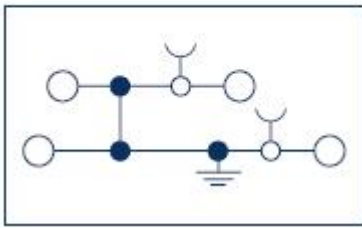

### Double Level Snap On Terminal

RS Stock number 872-4805

Protective earth terminal  
4 connections

## Specifications

Rated wire cross-section, mm<sup>2</sup> | AWG: 4 | 26-10

Rated impulse voltage, kV | Contamination degree: 8 | 3

Plug gauge acc. to EN 60 947-1 | Flamm. class acc. to UL 94: A4 | V 0

Stripping length, mm: 10

Torque, Nm | Screw: 0.5-1.0 | Slotted M3