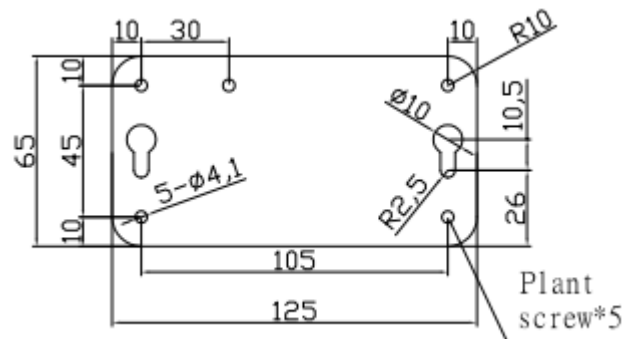

Datasheet

Steel Instrument Case, Grey, 65 x 85 x 42mm

RS Stock number 232-125

Dimensions