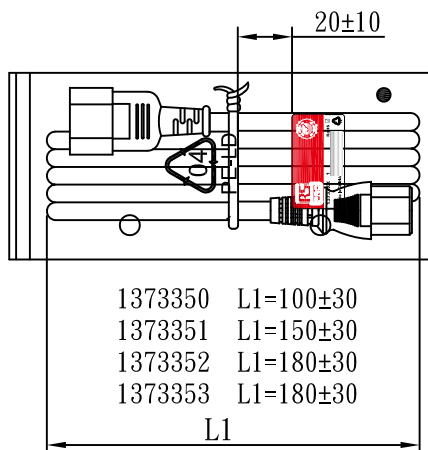

MARKING:

MARKING:

WIRING COLOR:

E: Yellow/Green
N: Blue
L: Brown

LENGED ON CORD : (E04-14)

△VDE△ KEMA-KEUR 400 400 400 △VDE△ △ CEBEC 809 Ⓢ Ⓣ Ⓡ Ⓢ NF-USE 1346
IEMMEQU H05VV-F 3G 0.75mm² 300/500V -LF- CE

No	BOM ITEM	Q' TY	P/N
1	KPR-11 TERMINAL	3 pcs	BBN11000
2	IS-011 DUST COVER(GREY)	1 pcs	MP01101H
3	IS-011 INNER BODY	1 pcs	MI011000
4	PVC 45P (SA87, IS-011)	18 g	RPP0451H
5	KPR-14 TERMINAL	3 pcs	BBB14000
6	IS-14 INNER BODY	1 set	MI014000
7	PVC 45P (SA87, IS-14)	22 g	RPP0451H
8	PE TIE (WHITE , 6 inch)	1 pcs	KBW10006
9	PE BAG(120*260)	1 pcs	KPR10026
10	LABEL(45*25)	1 pcs	

NOTE:1. CORD 128
2. CONTENT 137335X

CABLE	H05VV-F 3G 0.75 DENT PRINT CT-1H(GREY)			
PLUG	IS-011 + IS-14	LENGTH	L	UNIT mm
CLIENT	NAME	First connectivity	N/W	UNIT kg
	P/N	137335X	SG DWG	SR-172524-7 VER. A