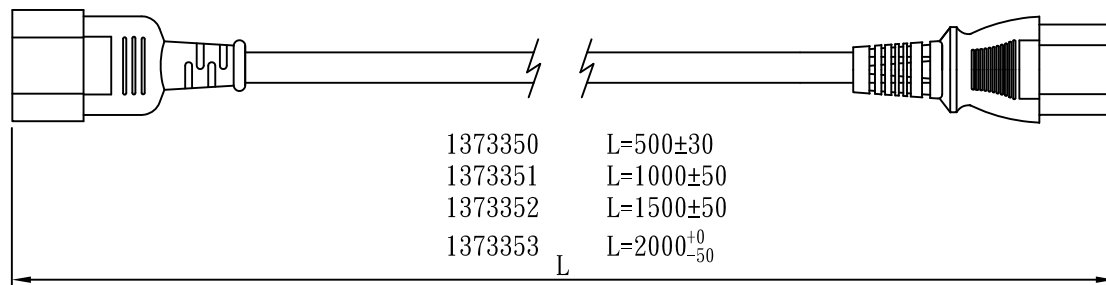

MARKING:

MARKING:

WIRING COLOR:

E: Yellow/Green
N: Blue
L: Brown

LENGED ON CORD : (E04-14)

△VDE△ KEMA-KEUR 400 400 400 △VDE△ △ CEBEC 809 Ⓢ Ⓣ Ⓡ Ⓢ NF-USE 1346
IEMMEQU H05VV-F 3G 0.75mm² 300/500V -LF- CE

No	BOM ITEM	Q' TY	P/N
1	KPR-11 TERMINAL	3 pcs	BBN11000
2	IS-011 DUST COVER(GREY)	1 pcs	MP01101H
3	IS-011 INNER BODY	1 pcs	MI011000
4	PVC 45P (SA87, IS-011)	18 g	RPP0451H
5	KPR-14 TERMINAL	3 pcs	BBB14000
6	IS-14 INNER BODY	1 set	MI014000
7	PVC 45P (SA87, IS-14)	22 g	RPP0451H
8	PE TIE (WHITE , 6 inch)	1 pcs	KBW10006
9	PE BAG(120*260)	1 pcs	KPR10026
10	LABEL(45*25)	1 pcs	

NOTE:1. CORD 128
2. CONTENT 137335X

CABLE	H05VV-F 3G 0.75 DENT PRINT CT-1H(GREY)			
PLUG	IS-011 + IS-14	LENGTH	L	UNIT mm
CLIENT	NAME	First connectivity	N/W	UNIT kg
	P/N	137335X	SG DWG	SR-172524-7 VER. A