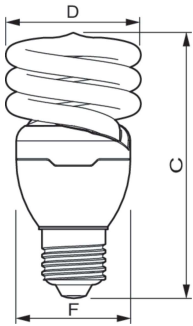

Product data

General Information		Operating and Electrical	
Cap-Base	E27 [E27]	Correlated Color Temperature (Nom)	2700 K
Nominal lifetime	8,000 hour(s)	Luminous Efficacy (rated) (Nom)	65 lm/W
Switching Cycle	5,000	Color rendering index (CRI)	82
Rated Lifetime (Hours)	8,000 hour(s)	LLMF At End Of Nominal Lifetime (Nom)	70 %
Lighting Technology	Compact Fluorescent Integrated	Line Frequency	50 or 60 Hz
Light Technical		Input Frequency	50 or 60 Hz
Color Code	827 [CCT of 2700K]	Power Consumption	20 W
Luminous Flux	1,250 lm	Lamp Current (Nom)	150 mA
Color Designation	Warm White (WW)	Starting Time (Nom)	0.3 s
Chromaticity Coordinate X (Nom)	463	Power Factor (Fraction)	0.6
Chromaticity Coordinate Y (Nom)	420		

TORNADO

Voltage (Nom)	220-240 V
Controls and Dimming	
Dimmable	No
Mechanical and Housing	
Bulb Shape	Spiral
Approval and Application	
Mercury (Hg) Content (Nom)	1.5 mg
Energy Consumption kWh/1000 h	20 kWh

Product Data	
Order product name	TORNADO 20W WW E27 220-240V 1PF/6
Full product name	TORNADO 20W WW E27 220-240V 1PF/6
Full product code	871829113811200
Order code	929689848306
Material Nr. (12NC)	929689848306
Numerator - Quantity Per Pack	1
EAN/UPC - Product/Case	8718291138112
Numerator - Packs per outer box	6
EAN/UPC - Case	8718291138129

Dimensional drawing

Product	D (max)	C (max)	F (max)
TORNADO 20W WW E27 220-240V 1PF/6	56.5 mm	111.5 mm	47 mm