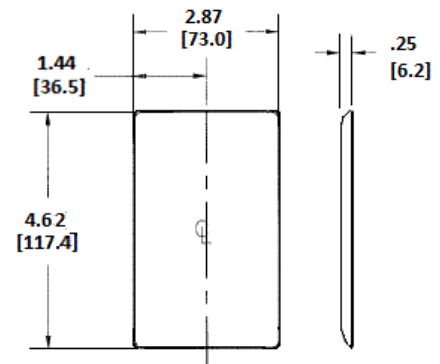

### Ordering Information

Description	Color	Catalog Number	UPC
1-Gang, Duplex Opening	Brown	NP8	883778102073

### Specifications

Plate Material	Nylon
Plate Type	Wall Plate
Plate Openings	Duplex Receptacle
Mounting Screws	Steel painted, slotted head
Appearance	Smooth