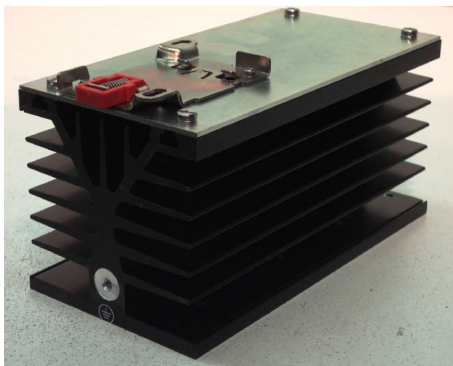

Solid State Relay - Heatsinks Product Data Sheet

ENGLISH

9225227

9225236

9225239

9225233

9225242