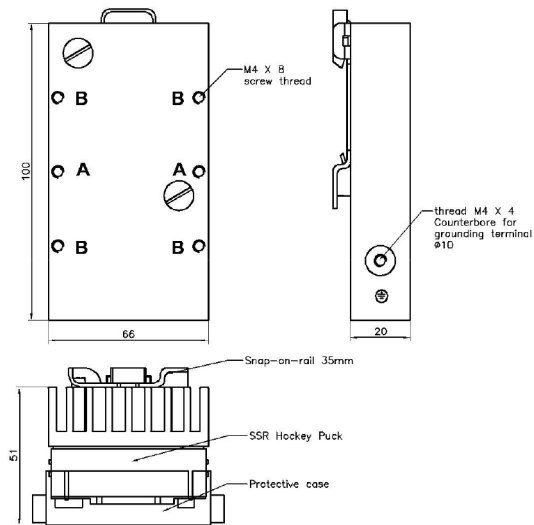

Solid State Relay - Heatsinks Product Data Sheet

ENGLISH

9225227

9225236

9225239

9225233

9225242