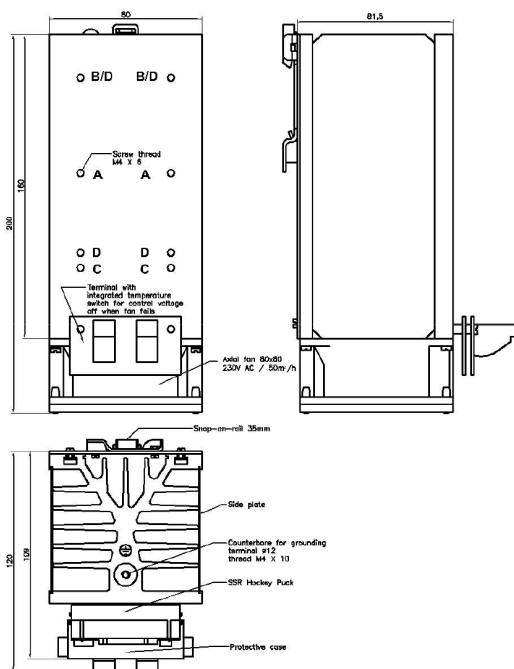

Solid State Relay - Heatsinks Product Data Sheet

ENGLISH

9225227

9225236

9225239

9225233

9225242