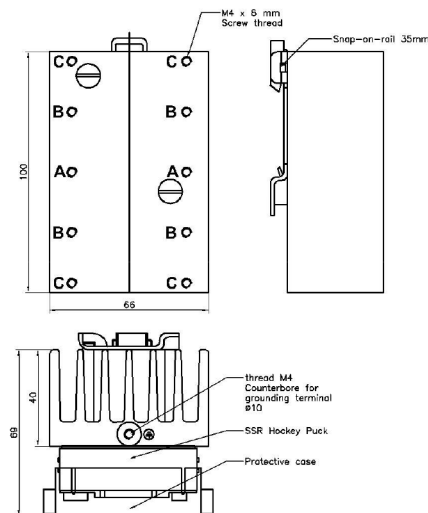

Solid State Relay - Heatsinks Product Data Sheet

ENGLISH

9225227

9225236

9225239

9225233

9225242