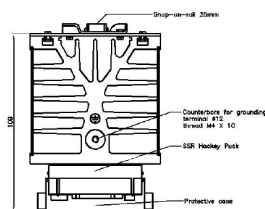

Solid State Relay - Heatsinks Product Data Sheet

ENGLISH

9225227

9225236

9225239

9225233

9225242