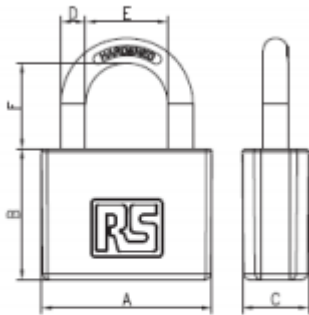

Mechanical Specifications

Shackle Length	22mm
Body Width	43mm
Shackle Diameter	6mm

Dimensions:

Item	Lock Body Dimension(mm)		
	A	B	C
7816001	43	33	17

Shackle Dimension(mm)		
D	E	F
6	21	22