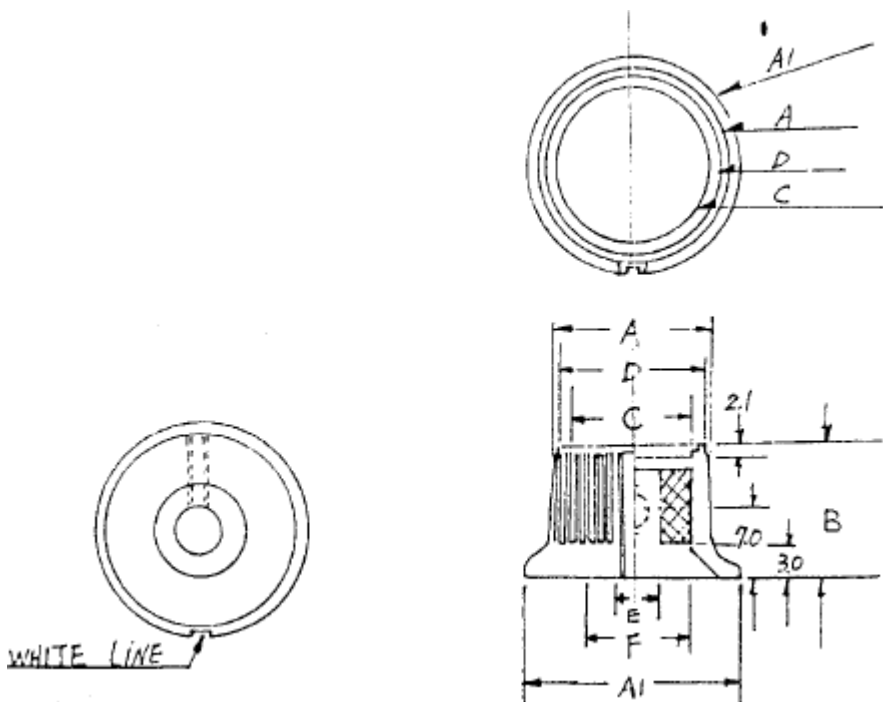

Datasheet

RS 11.6mm Potentiometer Knob with a White Indicator, 3.175mm Shaft

RS Stock [259-6806](#)

Dimensions: mm

Specifications

Body Colour: Black, Red

Indicator Colour: White

Knob Diameter: 11.6mm

Knob Height: 10mm

Knob Type: Grub Screw Knob

Shaft Size: 3.175mm