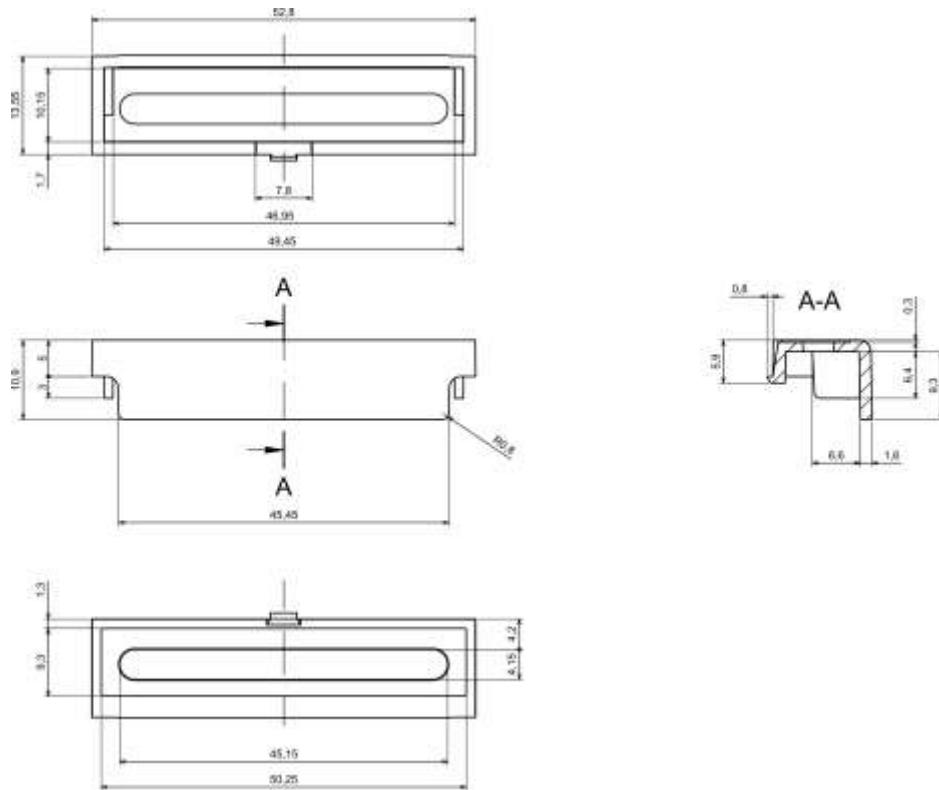

## Product Details

Three module universal slot mask. Used when the housing is to have a connector in which all connections will be used. Slot mask designed for ZD1006, ZD1009 enclosures.

## Features and Benefits

- Universal terminal cover for three module slot.

Category	Accessories
Material	ABS V0
Height	10.9 mm
Width	13.6 mm
Length	52.8 mm
Color	Lightgray (J)
Standards Met	RoHS Compliant
Certificate number	