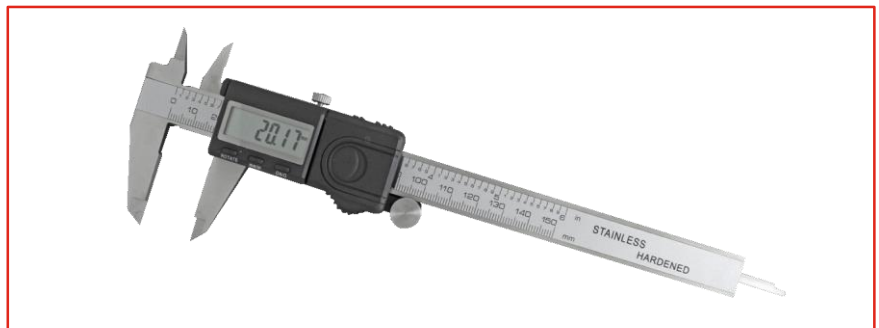

ENGLISH

Datasheet

RS Pro Electronic Reversible Caliper 150mm/6"

RS Stock No: 1368102

Specifications:

Unique flip up display that enables you to use the caliper either left or right hand
Simply flip the screen over and press the digit rotate button to use as a left handed caliper

Very versatile caliper for many applications

Measures 0-150mm / 0-6" Resolution 0.01Mm / 0.0005"

Complete in a fitted case with a spare battery

RS Code	Manufacturers Code	Description
136-8102		Electronic Reversible Caliper