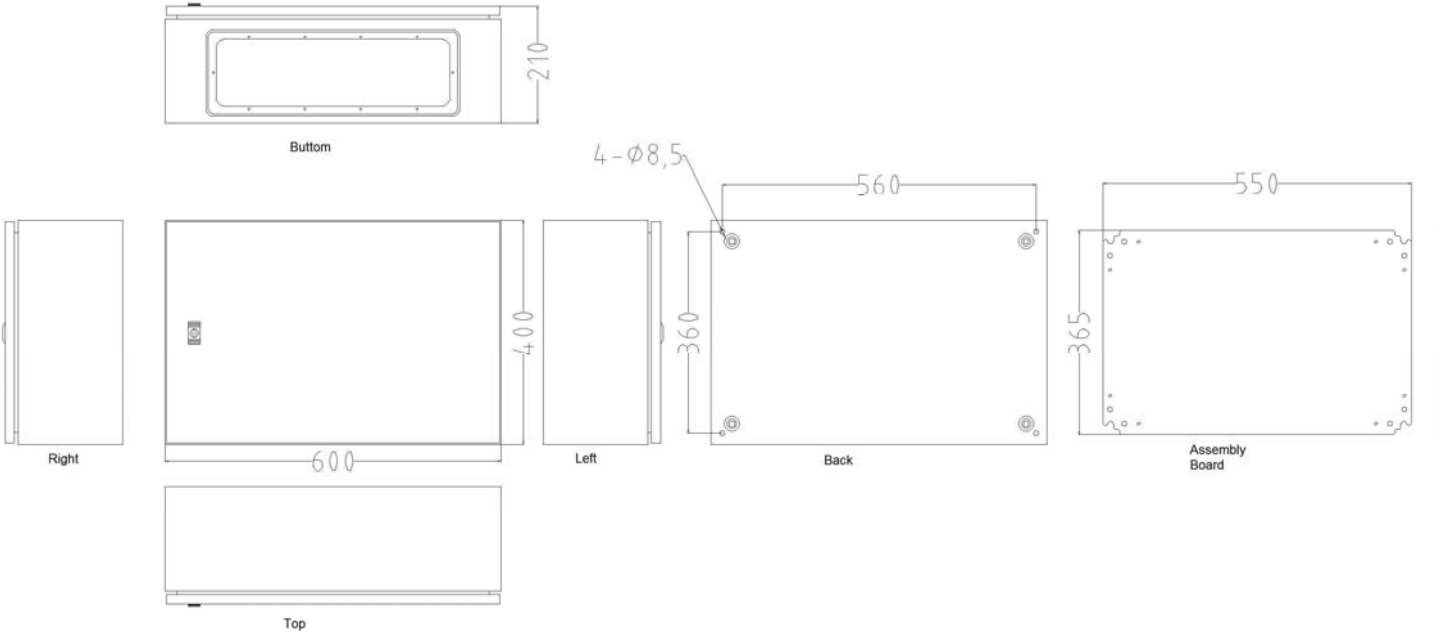

# Mild Steel IP66 Wall Box, 400x600x210mm

unit: +/-0.8mm