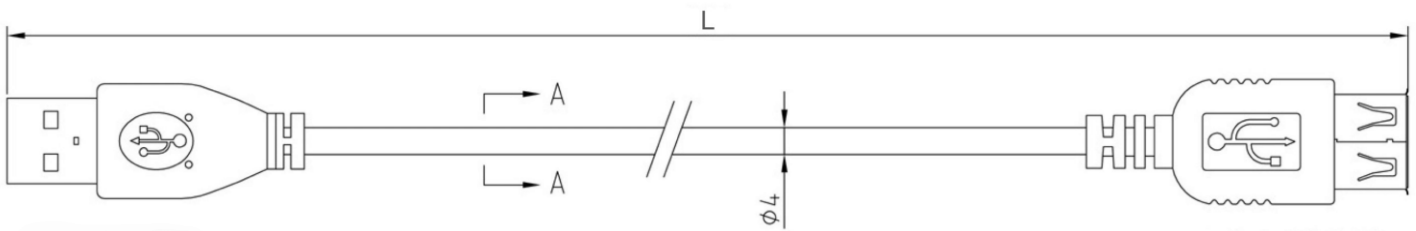

Datasheet

RS PRO 25cm USB 2.0 A M - A F Extension Cable – Black – 10 Pack

Stock number: 2527115

EN

The RS PRO 25CM USB version 2.0 A male to A female cable has a black PVC jacket and connector hoods. The cable flex has copper wire conductors and drain wire, with an aluminium braid, foil shielding and has an outer diameter of 4mm.

The connectors are nickel and have a strain relief to help avoid the cable splitting around the edge of the boot. USB A male to A female cables are used to extend shorter cables when extra length is needed.

1	—————	1
2	—————	2
3	—————	3
4	—————	4
Shell	—————	Shell

Item Name		Description
CONDUCTOR A	Material	7/0.12mm BCX1P
CONDUCTOR B	Material	7/0.12mm BCX2C
INSULATOR	Material	PE+PVC
SHIELD	Material	AL/FOIL
BRAID	Material	64/0.12mm ALMG
Drain wire	Material	0.25mm Cu
OUTER JACKET	OD	4mm
	COLOR	BLACK