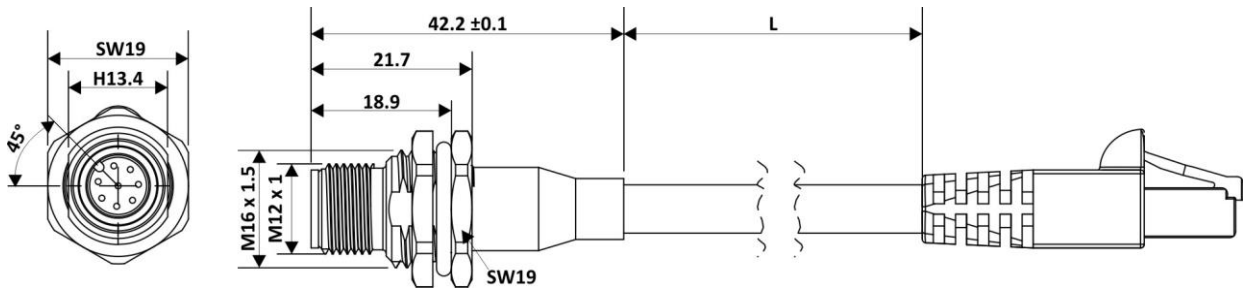

## Protection Category

Degree of Protection	IP67 (M12) – IP20 (RJ45)
----------------------	--------------------------

Connection Diagrams / Assembly Diagrams / Illustrations / Accessories

All Dimensions are in mm.