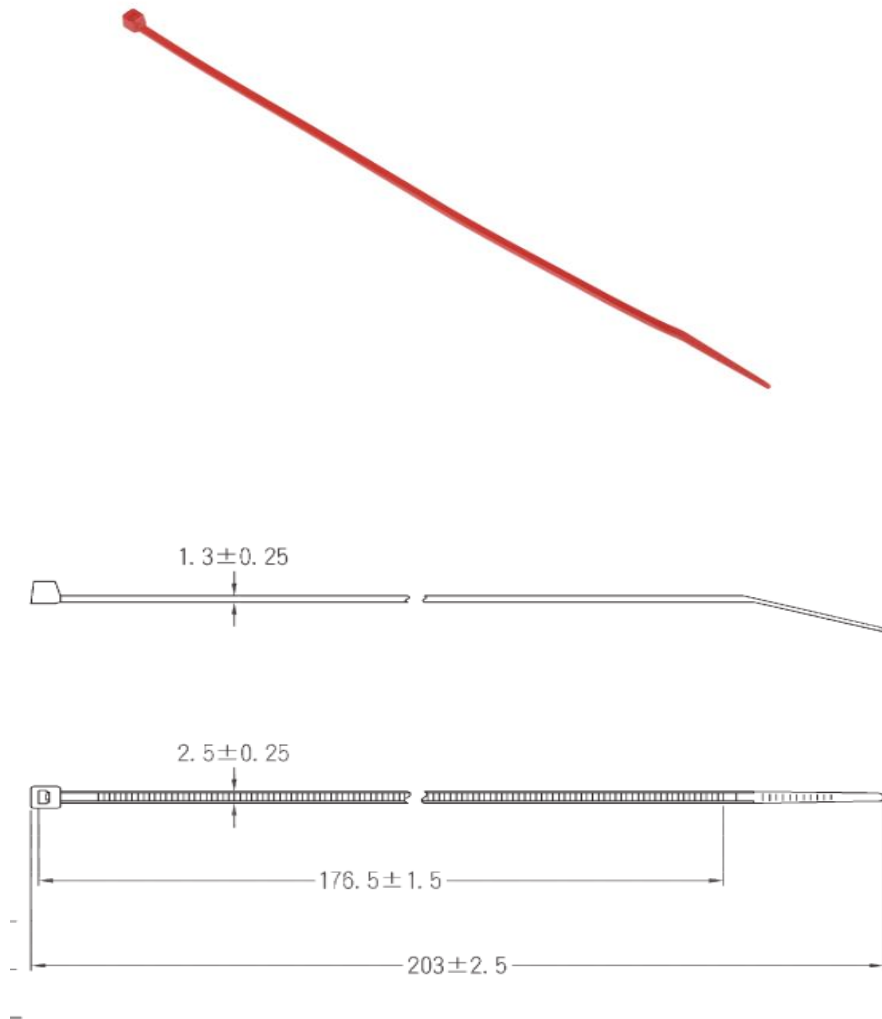

Part Number	Colour	Length (mm)	Width (mm)	Max bundle dia. (mm)	Tensile strength (N)	Pack Quantity	Operating Temperature range
233-207	Red	100	2.5	22	78.4	100	-50 to +85 °C
233-203	Blue	100	2.5	22	78.4	100	-50 to +85 °C
233-229	Yellow	100	2.5	22	78.4	100	-50 to +85 °C
233-225	Green	100	2.5	22	78.4	100	-50 to +85 °C
233-235	Orange	100	2.5	22	78.4	100	-50 to +85 °C
233-231	Red	165	2.5	43	78.4	100	-50 to +85 °C
233-241	Blue	165	2.5	43	78.4	100	-50 to +85 °C
233-269	Yellow	165	2.5	43	78.4	100	-50 to +85 °C
233-275	Green	165	2.5	43	78.4	100	-50 to +85 °C
233-281	Orange	165	2.5	43	78.4	100	-50 to +85 °C
233-297	Red	203	2.5	55	78.4	100	-50 to +85 °C
233-304	Blue	203	2.5	55	78.4	100	-50 to +85 °C
233-310	Yellow	203	2.5	55	78.4	100	-50 to +85 °C
233-354	Green	203	2.5	55	78.4	100	-50 to +85 °C
233-386	Orange	203	2.5	55	78.4	100	-50 to +85 °C