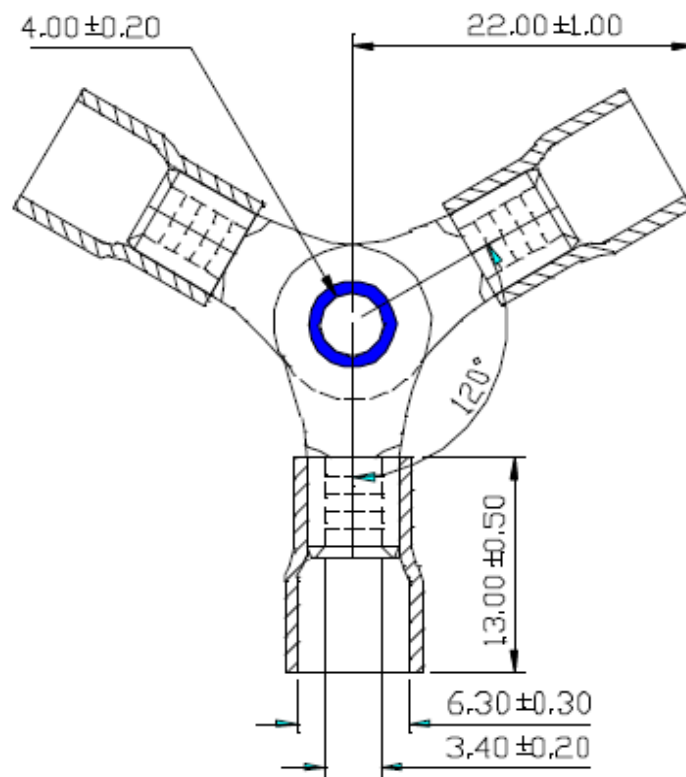

Datasheet

Insulated Crimp Ring Terminal

RS Stock number [510-4977](#)

Drawing (mm):

Specifications:

- MAXIMUM ELECTRIC CURRENT:

A.W.G.	12	10
AMP.	35	50
- MAXIMUM ELECTRICAL RATING: 75°C 600 VOLTS MAX.
- INSULATION MATERIAL: VINYL
- INSULATION COLOR: YELLOW
- TERMINAL MATERIAL: COPPER
- WIRE RANGE: 12-10A.W.G. (4-6mm²)