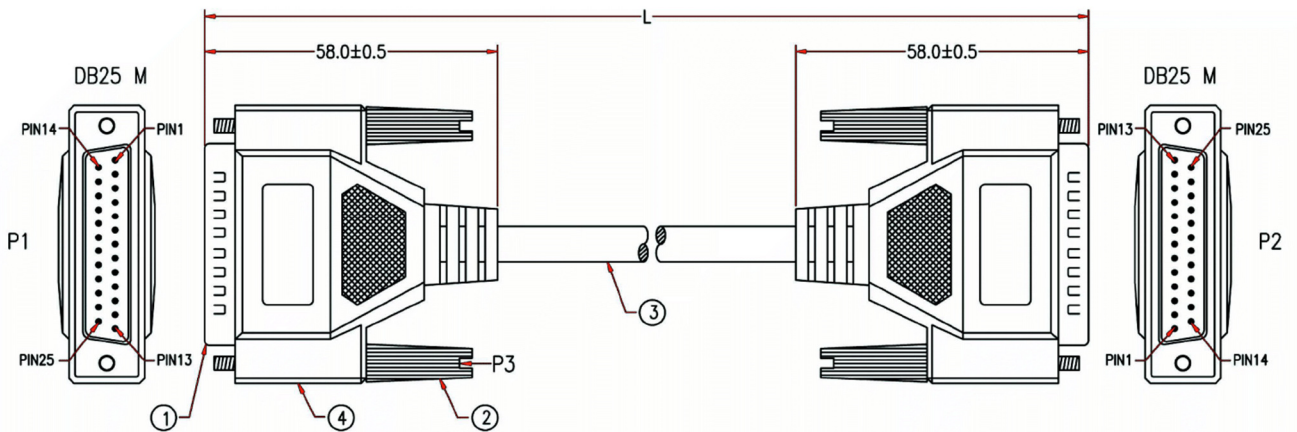

Datasheet

RS PRO 2m D25 Way M to D25 Way Male Straight Through Cable

Stock number: 182-8820

EN

Our RS PRO 2m D25 male to D25 male is wire pin to pin has a beige PVC cable flex.

The connector hoods are made from beige PVC and have a strain relief on the end of the hood to support the cable and to stop the cable from splitting around the hood.

The cable flex has an outer diameter of 7mm and 28awg, the connectors have gold flash pins to help stop corrosion.

4	BLACK PVC TUBE \varnothing 3.0*30mm
	ALUMINUM FOIL 33*110mm
	MOLDED PE COLOR TRANSPARENT
	MOLDED PVC BEIGE
3	NON-UL 25C 28AWG, ALUM-MYLAR FOIL SHIELDING WITH DRAIN WIRE, OD 7.0mm, JACKET BEIGE
2	MOLDED THUMBSCREW #4-40, LENGTH 46.5mm, BEIGE
1	DB25 MALE, GOLD FLASH ON CONTACTS, BLUE INSULATOR