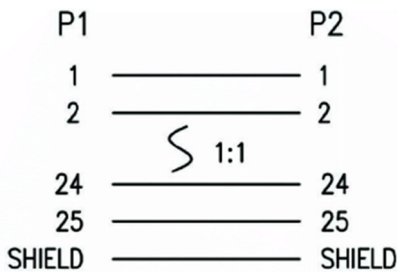

Datasheet

RS PRO 2m D25 Way M to D25 Way Male Straight Through Cable

Stock number: 182-8820

EN

Our RS PRO 2m D25 male to D25 male is wire pin to pin has a beige PVC cable flex.

The connector hoods are made from beige PVC and have a strain relief on the end of the hood to support the cable and to stop the cable from splitting around the hood.

The cable flex has an outer diameter of 7mm and 28awg, the connectors have gold flash pins to help stop corrosion.

4	BLACK PVC TUBE \varnothing 3.0*30mm
	ALUMINUM FOIL 33*110mm
	MOLDED PE COLOR TRANSPARENT
	MOLDED PVC BEIGE
3	NON-UL 25C 28AWG, ALUM-MYLAR FOIL SHIELDING WITH DRAIN WIRE, OD 7.0mm, JACKET BEIGE
2	MOLDED THUMBSCREW #4-40, LENGTH 46.5mm, BEIGE
1	DB25 MALE, GOLD FLASH ON CONTACTS, BLUE INSULATOR