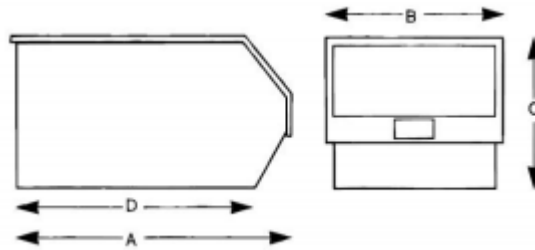

External dimensions		
Dimension	240mm x 150mm x 130mm	
Depth	240mm	(Overall)
Width	150mm	(Overall)
Height	130mm	(Overall)
Base Length	200mm	(Overall)

Internal dimensions	
Dimension	223mm x 128mm x 120mm
Depth	223mm
Width	128mm
Height	120mm
Base Length	188mm

All Dimensions in mm	SIZE 1	SIZE 2	SIZE 3	SIZE 4	SIZE 5	SIZE 6	SIZE 7
(A) Overall Length	90	167	240	350	350	376	510
(B) Overall Width	100	101	150	205	205	419	315
(C) Overall Height	50	76	130	130	181	180	200
(D) Overall Base Length	64	143	200	300	300	310	450
(A) Internal Length	80	154	223	330	330	350	470
(B) Internal Width	88	88	128	179	177	378	270
(C) Internal Height	42	63	120	117	167	164	188
(D) Internal Base Length	65	131	188	287	287	295	435
Volumes (Litres)	0.46	1.27	4.6	9.1	12.8	28.3	31.4
Maximum Container Stack Height – (See Details Opposite)	7	5	4	6	4	8	6
Maximum Stack Load Capacity (kg)	12	12	30	36	45	60	42