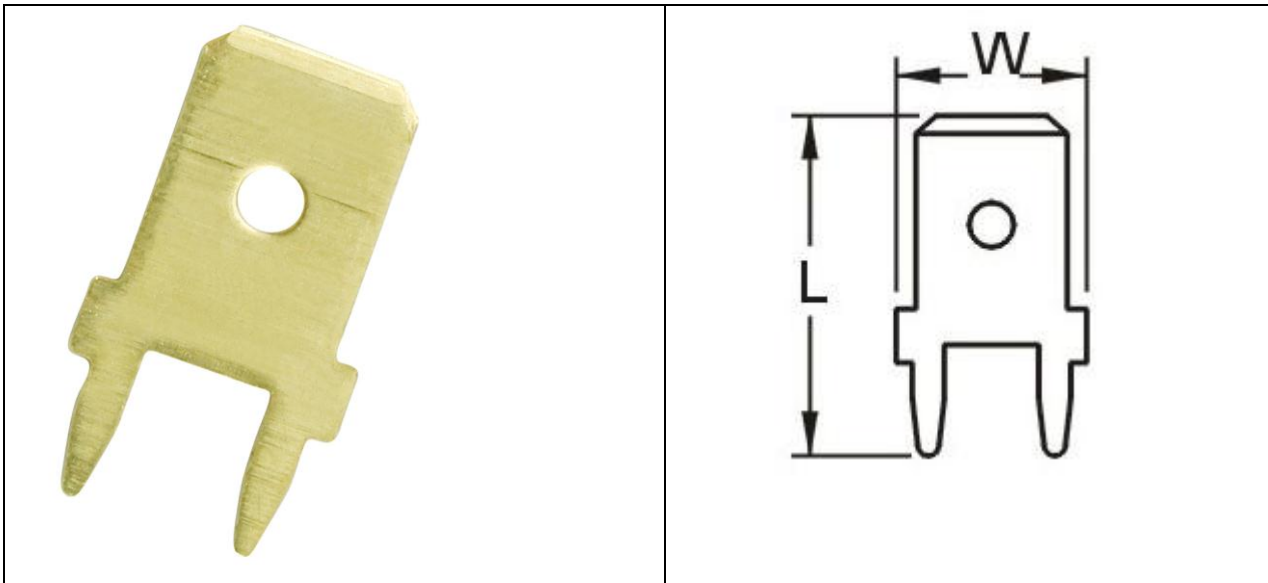

EN

Datasheet

RS PRO MALE TERMINALS

Stock number: 178-8409

TERMINAL MATERIAL: BRASS

TERMINAL THICKNESS: 0.8MM

TERMINAL SURFACE TREATMENT: BRASS FINISH

ITEM NO.	NEMA TAB	STUD SIZE d2	DIMENSION inch(mm)	
			W	L
178-8409	.032X.250 0.8X6.35		0.311 7.9	0.551 14