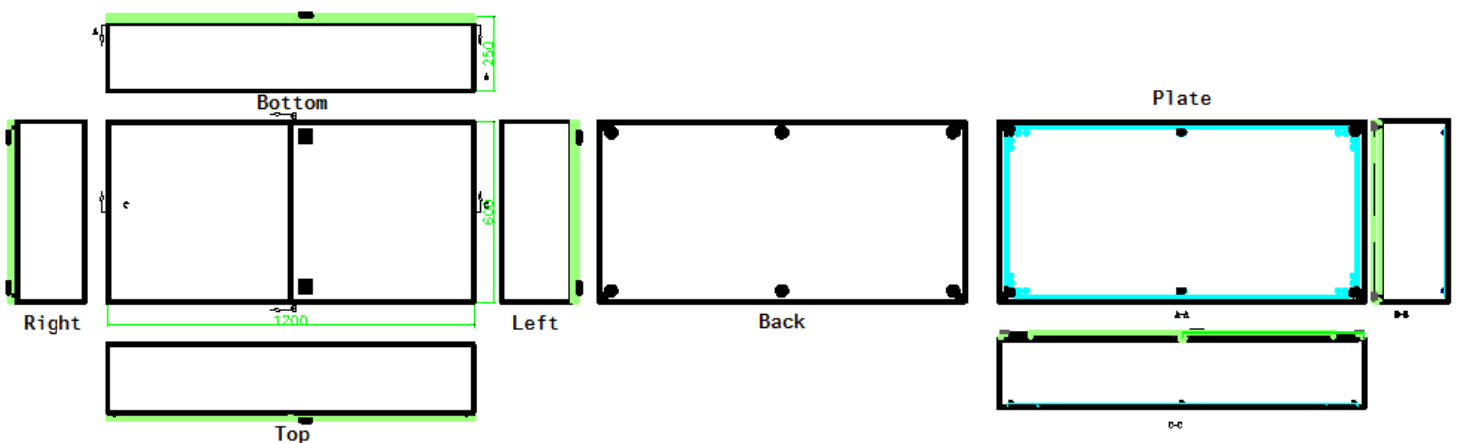

Product Datasheet

ENGLISH

MS Wall Box with Brackets/Chassis Plates

Drawings:

ENGLISH

Package Contain:

1 x Enclosure

1 x Chassis Plate

2x Lock

1 x Gland plate

1 x Sealing gasket

1 x Fixing accessories

Product Specification:

Material: Steel

Colour: Grey RAL 7032

Door Lock Type: Double Lock System

Door Type: Plain

Dimensions: 600 x1200 x250mm

External Height: 600 mm

External Width: 1200 mm

Thickness: 1.5mm for enclosure & door

Chassis Plate: Zinc coated steel 2.0mm

Finish: Paint finish epoxy polyester powder coating textured finish