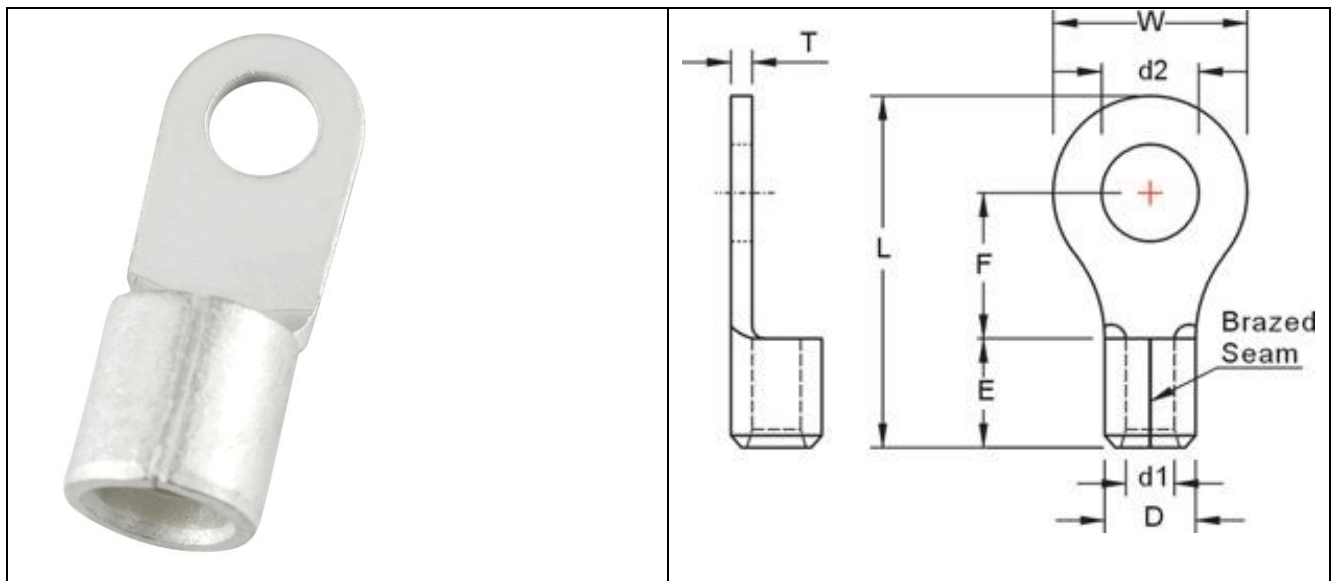

Datasheet

RS PRO NON-INSULATED RING TERMINALS

Stock number: 178-8631

MAXIMUM ELECTRIC CURRENT:

A.W.G.	4
AMP.	125

TERMINAL MATERIAL: COPPER
 SURFACE TREATMENT: TIN PLATED

WIRE RANGE A.W.G. mm ²	ITEM NO. BRAZED SEAM	STUD SIZE 2 x d2	DIMENSION inch(mm)							
			W	F	L	E	D	d1	T	
4 A.W.G.	■ 178-8631	1/4	0.252	0.48	0.594	1.299	0.472	0.453	0.303	0.067
22 mm ²			6.4	12.2	15.1	33	12	11.500	7.7	1.7