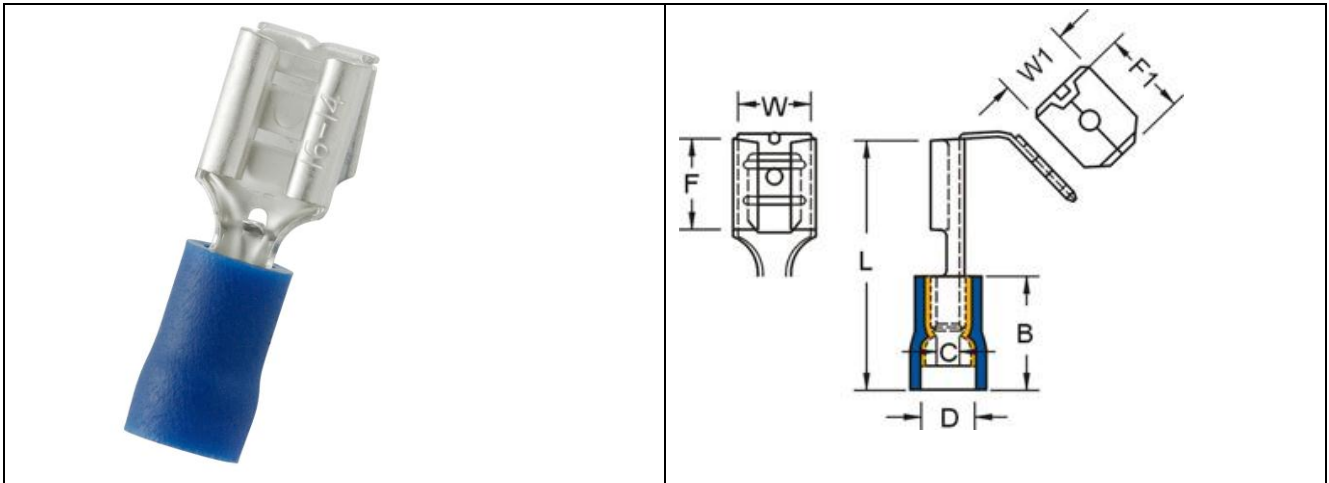

Datasheet

RS PRO VINYL-INSULATED DOUBLE CRIMP PIGGY BACK DISCONNECTORS

Stock number: 178-8400

MAXIMUM ELECTRIC CURRENT:

A.W.G.	16	14
AMP.	10	15

MAXIMUM ELECTRICAL RATING: 105° C 600 VOLTS MAX.

INSULATION MATERIAL: VINYL

TERMINAL MATERIAL: BRASS

INSULATION COLOR: BLUE

DOUBLE CRIMP: WITH COPPER SLEEVE ON BARREL

TERMINAL BARREL I.D.: C=2.3MM

WIRE RANGE A.W.G. mm ²	ITEM NO.	NEMA TAB	DIMENSION inch(mm)							
			W	W1	F	F1	L	B	D	T
16-14 A.W.G. 1.5-2.5 mm ²	 178-8400	.032X.250 (0.8X6.35)	0.26 6.6	0.25 6.35	0.315 8	0.323 8.2	0.886 22.5	0.413 10.5	0.185 4.700	0.016 0.04