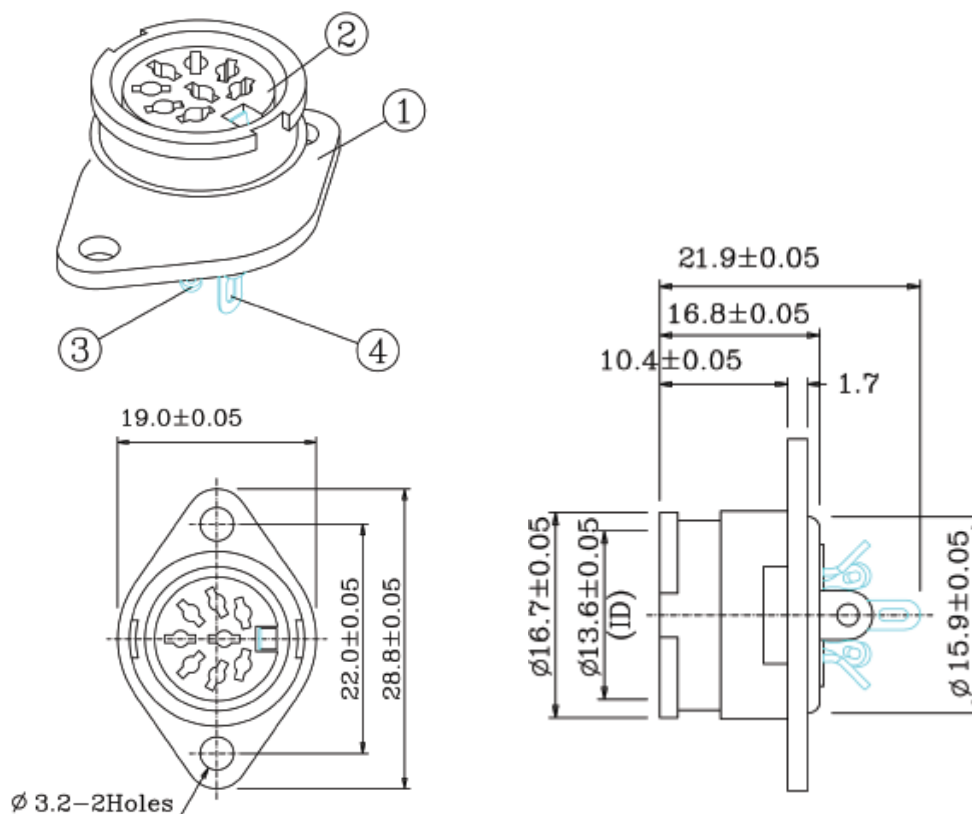

Datasheet

8 Pole Female Straight DIN Connector, B-2002 Series , 100 V ac, 2A Twist Lock

RS Stock number [786-3435](#)

Dimensions: mm

Specifications

Contact Resistance: 20 Ω m Max

Dielectric Strength: 1000V AC/1 Minute

Insulation Resistance: 100 Ω M min at 500V DC

Rating: 100V AC 2A