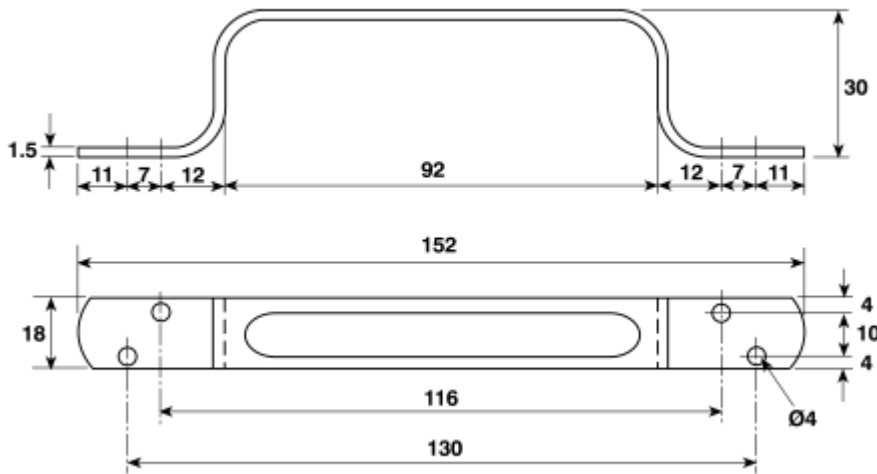

Datasheet

Stock No: 750-193

ENGLISH

RS Pro Steel Zinc Plated Handle

Specifications:

Material:	Steel
Finish:	Zinc Plated
Length:	152mm
Height:	30mm
Width:	18mm
Fixing Centres:	130mm