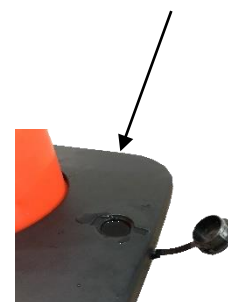

* Available at September 2020