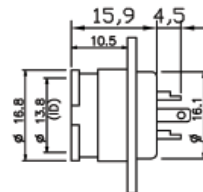

ENGLISH

Datasheet

4 Pole Female Straight DIN Connector, B-2002 Series , 100 V ac, 2A Twist Lock

RS Stock number [786-3429](#)

Dimensions: mm

Specifications

- Body Orientation: Straight
- Connector Size :Standard
- Contact Material: BSR
- Contact Plating :Silver
- Current Rating :2A
- Gender: Female
- Housing Material: Metal
- Mating Type :Twist Lock
- Mounting Type: Panel Mount
- Number of Contacts: 4
- Series: B-2002
- Termination Method: Solder
- Voltage Rating: 100 V ac