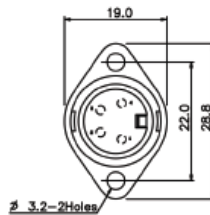

ENGLISH

Datasheet

4 Pole Female Straight DIN Connector, B-2002 Series , 100 V ac, 2A Twist Lock

RS Stock number [786-3429](#)

Dimensions: mm

Specifications

- Body Orientation: Straight
- Connector Size :Standard
- Contact Material: BSR
- Contact Plating :Silver
- Current Rating :2A
- Gender: Female
- Housing Material: Metal
- Mating Type :Twist Lock
- Mounting Type: Panel Mount
- Number of Contacts: 4
- Series: B-2002
- Termination Method: Solder
- Voltage Rating: 100 V ac