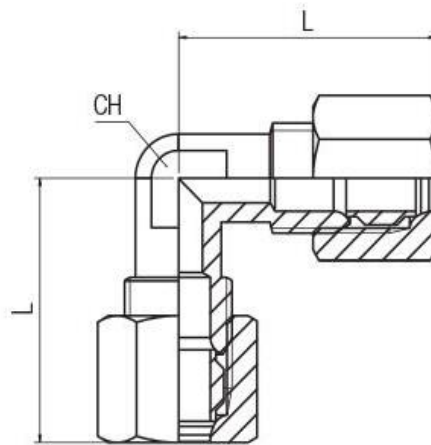

## Product Description

The RS PRO elbow male adaptor compression is made up of brass. The working pressures and working temperatures depend on which type of tube is used, for this reason, the values must be determined in accordance with the tube's features. Hereunder, we specify the values of the maximum pressure advised for the fittings at a temperature of 20° C connected with copper tube, which has a thickness of 1 mm. Here the tube size is 6 and corresponding maximum pressure advised is 148.4 bar.

## Mechanical Specifications

<b>Pipe Fitting Connection Type</b>	Threaded
<b>Connection 1</b>	M14 Metric Female
<b>Connection Gender 1</b>	Female
<b>Thread Size 1</b>	M14
<b>Thread Standard 1</b>	Metric
<b>Connection 2</b>	1-1/4 in BSP Male
<b>Connection Gender 2</b>	Male
<b>Thread Size 2</b>	1-1/4 in
<b>Thread Standard 2</b>	BSP
<b>Length 1</b>	24mm
<b>Length 2</b>	19mm

## Similar Products

Parameters	2312562	2312561 s
Brand	RS PRO	RS PRO
Pipe Fitting Connection Type	Threaded	Threaded
Connection 1	M14 Metric Female	M14 Metric Female
Connection Gender 1	Female	Female
Thread Size 1	M14	M14
Thread Standard 1	Metric	Metric
Connection 2	1/8 in BSPT Male	1/8 in BSPT Male
Connection Gender 2	Male	Male
Thread Size 2	1/8 in	1/8 in
Thread Standard 2	BSPT	BSPT
Length 1	24mm	21.5mm
Length 2	17mm	15mm