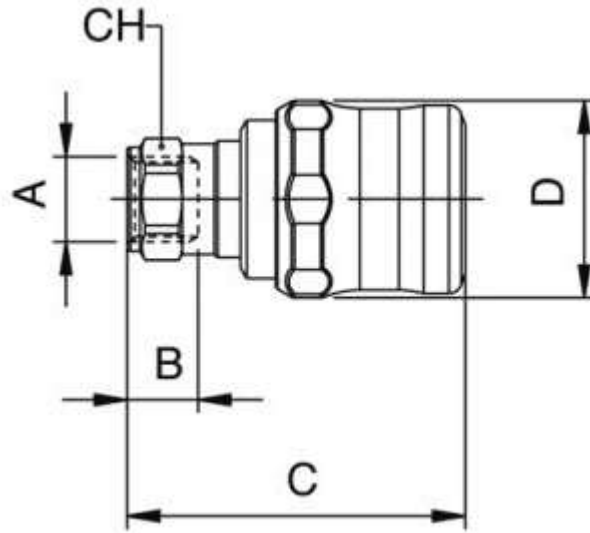

General Specifications

Material	Nickel Plated Brass
Applications	Lubrication System, Cooling System, Pneumatic Machinery Equipment

Mechanical Specifications

Connection Type	Threaded, Tube
Tube Connection Size	12
Coupling Gender	Female
Threaded Connection	3/8 in Female
Thread Size	3/8in
Hose Barb Connection	30.5mm
Wrench Size	20Hex
Length	54mm

Similar Products

Parameters	2312523	2312525
Brand	RS PRO	RS PRO
Connection Type	Threaded, Tube	Threaded, Tube
Tube Connection Size	11	15
Coupling Gender	Female	Female
Threaded Connection	1/4 in Female	1/2 in Female
Thread Size	1/4in	1/2in
Hose Barb Connection	30.5mm	30.5mm
Wrench Size	17	24
Length	53mm	57mm