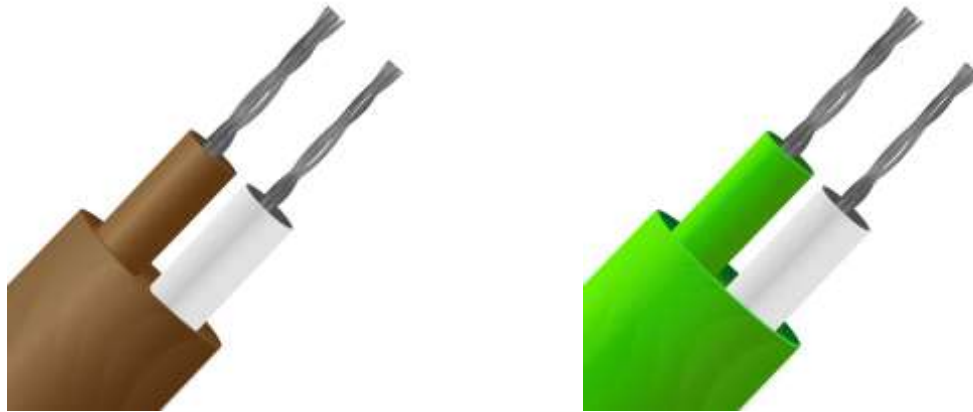

Datasheet

IEC PFA Insulated Flat Pair Thermocouple Extension Cable

Available in Thermocouple Types K & T

- PFA Teflon® insulated flat pair
- Single pair of PFA insulated conductors, laid flat with PFA jacket
- Good mechanical strength and flexibility, resistant to oils, acids and other adverse fluids
- Thermocouple types K & T
- Multiple reel lengths available
- Tolerance Class 1 for optimum accuracy
- Insulation rating -75°C to 260°C
- Colour code (cores & jacket) to IEC-584-3

T/C Type	Conductors	Cores	Jacket	Reel Length	Allied code	RS order code
T	1/0.3mm	+Brown/-White	Brown	25 metres	70657191	827-5971
T	1/0.3mm	+Brown/-White	Brown	50 metres	70657192	827-5974
K	1/0.508mm	+Green/-White	Green	10 metres		2154912
K	1/0.508mm	+Green/-White	Green	25 metres	70657190	827-5968
K	1/0.508mm	+Green/-White	Green	50 metres	70657188	827-5962
K	1/0.508mm	+Green/-White	Green	100 metres		2154914
T	1/0.508mm	+Brown/-White	Brown	25 metres	70657193	827-5978
T	1/0.508mm	+Brown/-White	Brown	50 metres	70657196	827-5987