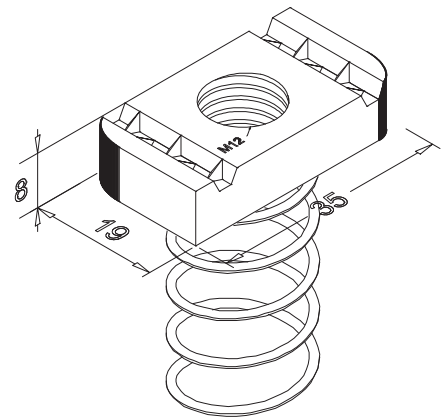

## Long Spring Channel Nuts Bright Zinc Plated

RS Stock No **1766962**

Size **M12**

Channel nuts are commonly used for fitting brackets to channel/Strut, and are the ideal fixing for drops of threaded rod.

Please view our full range listing below

RS Stock No	Size (mm)
1766940	M6
1766937	M8
1766934	M10
1766962	M12