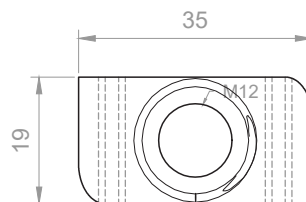

## Long Spring Channel Nuts Bright Zinc Plated

RS Stock No **1766962**

Size **M12**

Channel nuts are commonly used for fitting brackets to channel/Strut, and are the ideal fixing for drops of threaded rod.

Please view our full range listing below

RS Stock No	Size (mm)
1766940	M6
1766937	M8
1766934	M10
1766962	M12