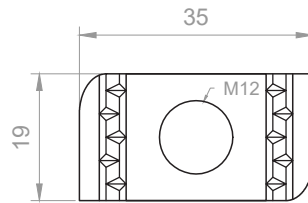

## Long Spring Channel Nuts Bright Zinc Plated

RS Stock No **1766962**

Size **M12**

Channel nuts are commonly used for fitting brackets to channel/Strut, and are the ideal fixing for drops of threaded rod.

Please view our full range listing below

RS Stock No	Size (mm)
1766940	M6
1766937	M8
1766934	M10
1766962	M12