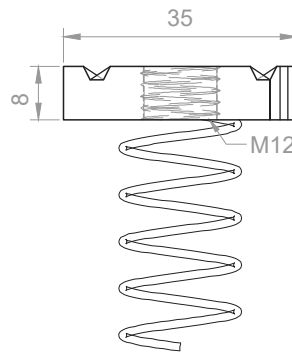

## Long Spring Channel Nuts Bright Zinc Plated

RS Stock No **1766962**

Size **M12**

Channel nuts are commonly used for fitting brackets to channel/Strut, and are the ideal fixing for drops of threaded rod.

Please view our full range listing below

RS Stock No	Size (mm)
1766940	M6
1766937	M8
1766934	M10
1766962	M12