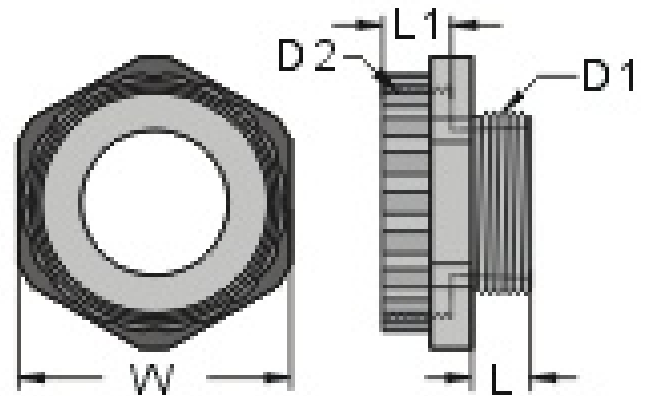

# Enlarger Gland/Reducer Gland

- **Material:** UL approved Nylon 66, 94V-2
- **Color:** Black, available in other colors.
- **ENLARGER GLANDS** with small metric external thread and large metric internal thread to allow switching from small metric external thread to large metric using.
- **REDUCER GLANDS** yo allow switching from large metric external thread to small metric using.

RS PART NUMBER	DESCRIPTION	L	L1	W	COLOR	Packsize
8229846	Enlarger Gland M12x1.5 to M16x1.5 ,Grey	8	8	20	GREY	10
8229855	Enlarger Gland M16x1.5 to M20x1.5 ,Grey	8	10.5	24		
8229858	Enlarger Gland M20x1.5 to M25x1.5 ,Grey	8	10	29		
8229852	Enlarger Gland M25x1.5 to M32x1.5 ,Grey	8	11.5	36		
8229880	Reducer Gland M16x1.5 to M12x1.5 , Grey	8	12	22		
8229899	Reducer Gland M20x1.5 to M16x1.5 , Grey	8	12	24.2		
8229892	Reducer Gland M25x1.5 to M20x1.5 , Grey	8	14	29		
8229896	Reducer Gland M32x1.5 to M25x1.5 , Grey	10	15	35.9		
8229861	Enlarger Gland M12x1.5 to M16x1.5,Black	8	8	20	BLACK	
8229864	Enlarger Gland M16x1.5 to M20x1.5 Black	8	10.5	24		
8229868	Enlarger Gland M20x1.5 to M25x1.5 Black	8	10	29		
8229877	Enlarger Gland M25x1.5 to M32x1.5 Black	8	11.5	36		
8229870	Reducer Gland M16x1.5 to M12x1.5 Black	8	12	22		
8229874	Reducer Gland M20x1.5 to M16x1.5 Black	8	12	24.2		
8229883	Reducer Gland M25x1.5 to M20x1.5 Black	8	14	29		
8229886	Reducer Gland M32x1.5 to M25x1.5 ,Black	10	15	35.9		