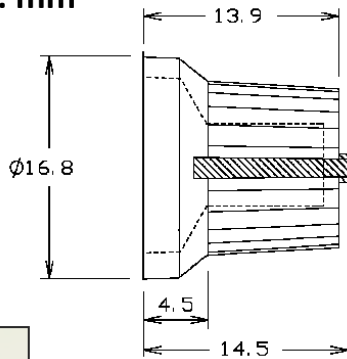

Datasheet

2 Colour Knobs

RS Stock number 777-7375

Unit: mm

RS 7777334

Knob black blue marker line 6mm splined

RS 7777356

Knob black blue marker line 6mm D

RS 7777338

Knob black green marker line 6mm splined

RS 7777350

Knob black green marker line 6mm D

RS 7777347

Knob black grey marker line 6mm splined

RS 7777369

Knob black grey marker line 6mm D

RS 7777340

Knob black red marker line 6mm splined

RS 7777362

Knob black red marker line 6mm D

RS 7777344

Knob black white marker line 6mm splined

RS 7777366

Knob black white marker line 6mm D

RS 7777353

Knob black yellow marker line 6mm splined

RS 7777375

Knob black yellow marker line 6mm D