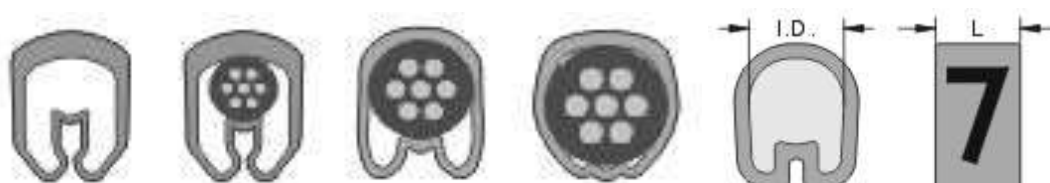

PVC Color Coded Cable Marker

- Material: Made of finest soft grade, strong, durable PVC that will resist oil, grease, and other material erosion.
- EC type cable marker features high quality flexible interior to fit various cable diameters.
- The markers stay attached on a roller and can be despatched easily when needed.
- Bold print on yellow body to show your codes distinguishly. Any numbers can be composed by arranging letters and numbers in sequence to provide the necessary codes.
- To be fitted before the terminal is attached or solder connection made and grip cable firmly in position.

General Specifications

Series	Color coded cable marker
Type	
Colour	
Material	PVC
UV Resistant	No
Minimum Operating Temperature	0°C
Maximum Operating Temperature	70°C

Mechanical Specifications

Approvals

Declarations	
Standards Met	RoHS, SVHC

Similar Products