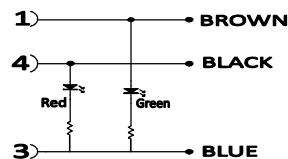

Pin Assignment

www.tuv.com
ID: 1111210482