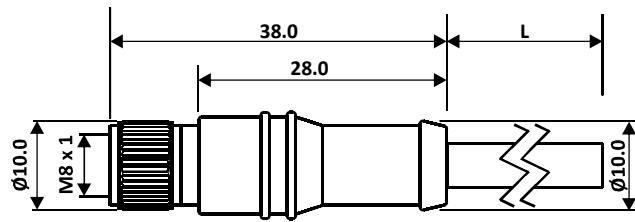

ENGLISH

Datasheet

Stock No. 1863102

RS PRO Connector Assembly

M08 Female Straight

All dimensions are in mm.

General Specification

Rated Operational Voltage	30 V
Current Rating	4A
Insulation Resistance	$\geq 100 \text{ M}\Omega$
Temperature Range	-25°C ... +75°C
Degree of Protection	IP67

Material Specification

Grip Material	PU
Contact	Cu-Zn
Contact Plating	Gold Plated
Contact Carrier	Nylon 66
Grip Colour	Transparent/Orange
Coupling Nut	Brass Nickel-Plated

Cable Specification

Cable Length-L	2 m
Cable Type	3 Core PVC Multi Strand
Sheath Colour	Black
Cross Section of Wire	0.25 sq. mm
Core Dia	1.25 mm
Cable Dia	4.4 ± 0.1 mm
Termination	Partially Stripped
LED Indication	Power - Green Output - Red
Output Type	PNP

Pin Assignment