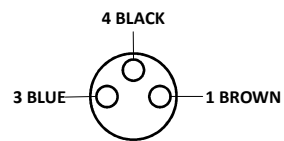

Pin Assignment

www.tuv.com
ID: 1111210482