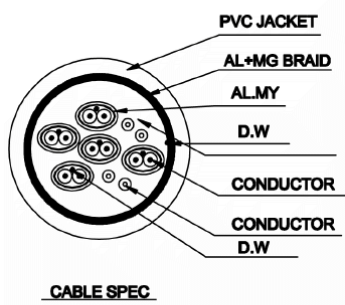

Datasheet

RS PRO 3 mtr HDMI Male to HDMI Male High Speed with Ethernet Cable & Metal Connectors

Stock number: 2299970

EN

The RSPRO 3 metre HDMI male to HDMI male cable which has a black PVC jack with braiding and an outer diameter of 6.3mm. The connectors are metal and have gold flash covering to prevent corrosion.

HDMI is possibly the most common display connection on the market which can be found on devices ranging from PC's, Bluray players, games consoles and more.

CONNECTION

4	CABLE SPEC:(0.254mmCu*1Pair+0.254mmCu D.W.+AL+MY)*5+0.254mmCu*4C+0.254mmCu D.W.+AL+16*6*0.12mmAL-Mg Braiding)*1C O.D:6.3mm BLACK PVC JACKET +BLACK NYLON BRAIDING
3	Plastic Cap
2	METAL SHELL
1	HDMI Plug - Gold Plated