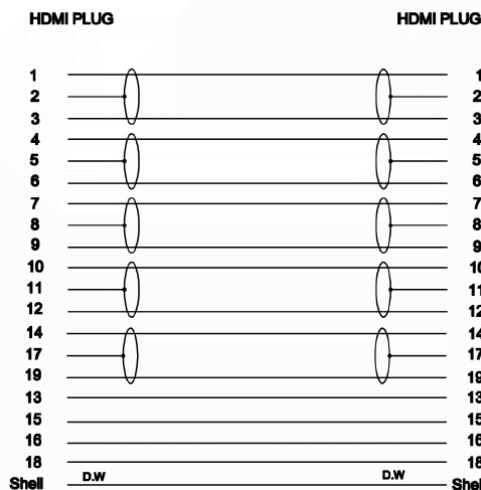

Datasheet

RS PRO 3 mtr HDMI Male to HDMI Male High Speed with Ethernet Cable & Metal Connectors

Stock number: 2299970

EN

The RSPRO 3 metre HDMI male to HDMI male cable which has a black PVC jack with braiding and an outer diameter of 6.3mm. The connectors are metal and have gold flash covering to prevent corrosion.

HDMI is possibly the most common display connection on the market which can be found on devices ranging from PC's, Bluray players, games consoles and more.

CONNECTION

4	CABLE SPEC:(0.254mmCu*1Pair+0.254mmCu D.W.+AL+MY)*5+0.254mmCu*4C+0.254mmCu D.W.+AL+16*6*0.12mmAL-Mg Braiding)*1C O.D:6.3mm BLACK PVC JACKET +BLACK NYLON BRAIDING
3	Plastic Cap
2	METAL SHELL
1	HDMI Plug - Gold Plated