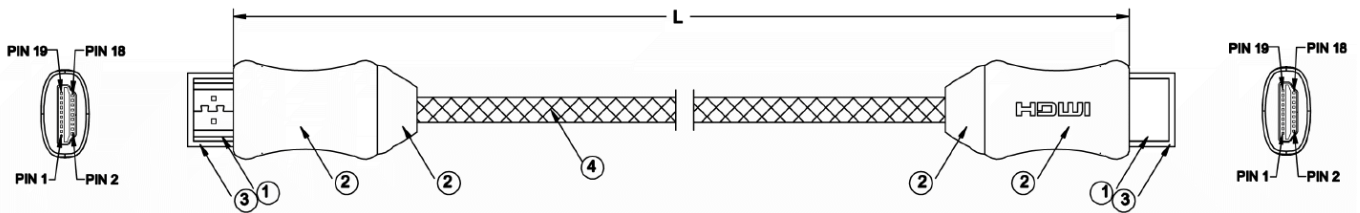

Datasheet

RS PRO 3 mtr HDMI Male to HDMI Male High Speed with Ethernet Cable & Metal Connectors

Stock number: 2299970

EN

The RSPRO 3 metre HDMI male to HDMI male cable which has a black PVC jack with braiding and an outer diameter of 6.3mm. The connectors are metal and have gold flash covering to prevent corrosion.

HDMI is possibly the most common display connection on the market which can be found on devices ranging from PC's, Bluray players, games consoles and more.

CONNECTION

4	CABLE SPEC:(0.254mmCu*1Pair+0.254mmCu D.W.+AL+MY)*5+0.254mmCu*4C+0.254mmCu D.W.+AL+16*6*0.12mmAL-Mg Braiding)*1C O.D:6.3mm BLACK PVC JACKET +BLACK NYLON BRAIDING
3	Plastic Cap
2	METAL SHELL
1	HDMI Plug - Gold Plated