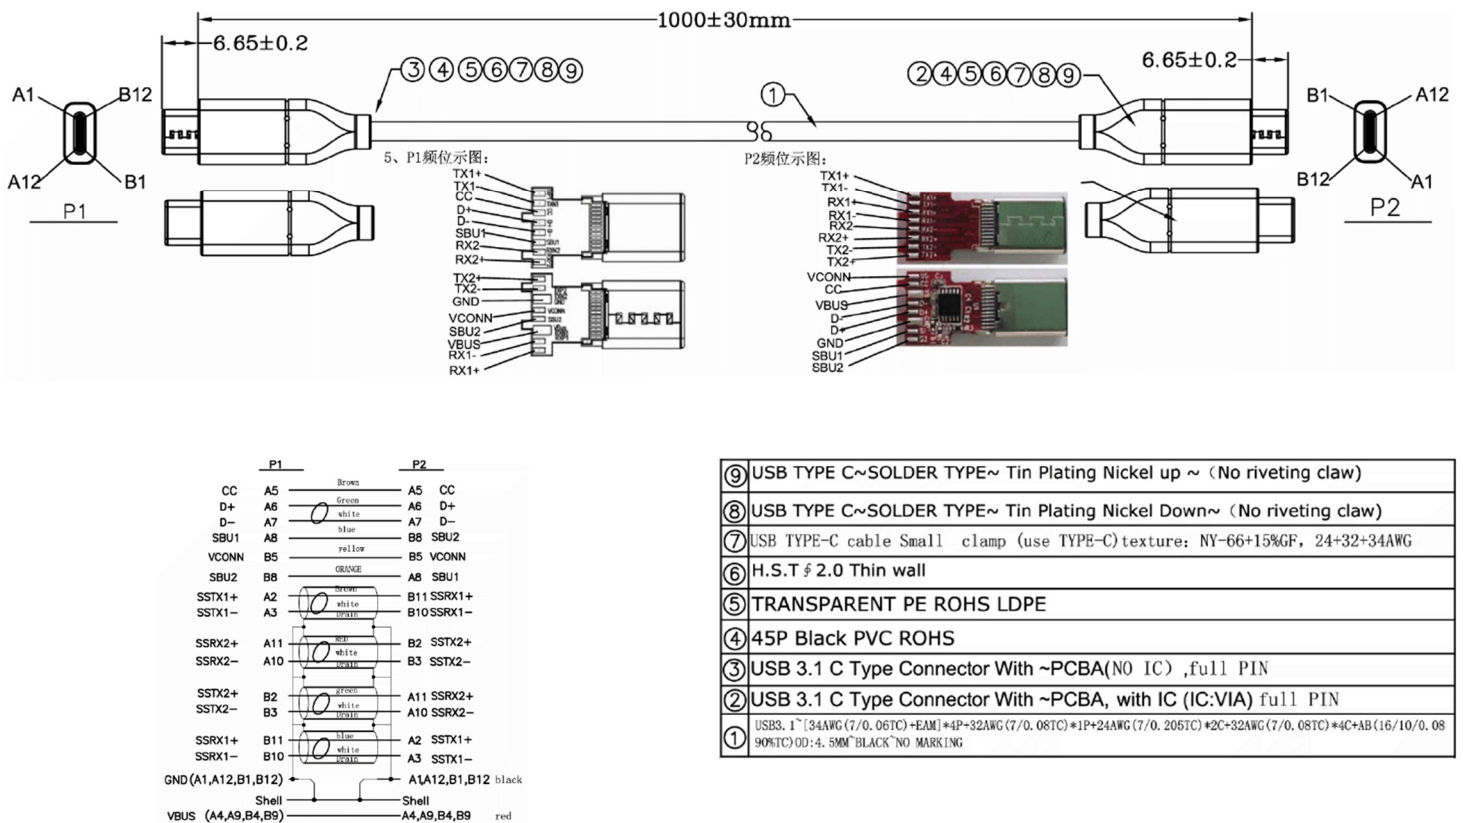

Datasheet

RS PRO 1mtr USB 3.1 Type C Male to USB 3.1 Type C Male Cable

Stock number: 182-8846

EN

The RS PRO 1 metre USB version 3.1 type C male to type C male cable has a black PVC jacket and connector hoods. The cable flex has copper wire conductors and drain wire, with an aluminium braid, foil shielding and has an outer diameter of 4.5mm.

The connectors are nickel and have a strain relief to help avoid the cable splitting around the edge of the boot.

USB 3.1 supports Alternative Mode commonly known as Alt Mode which allows a 4K digital signal native to DisplayPort, which with the help of other adapters can be convert to other video signal, but the port it is connected must also support Alt Mode.

USB 3.1 also supports 20 volt, 3 amp power delivery.

RoHS / REACH / CE

rspro.com