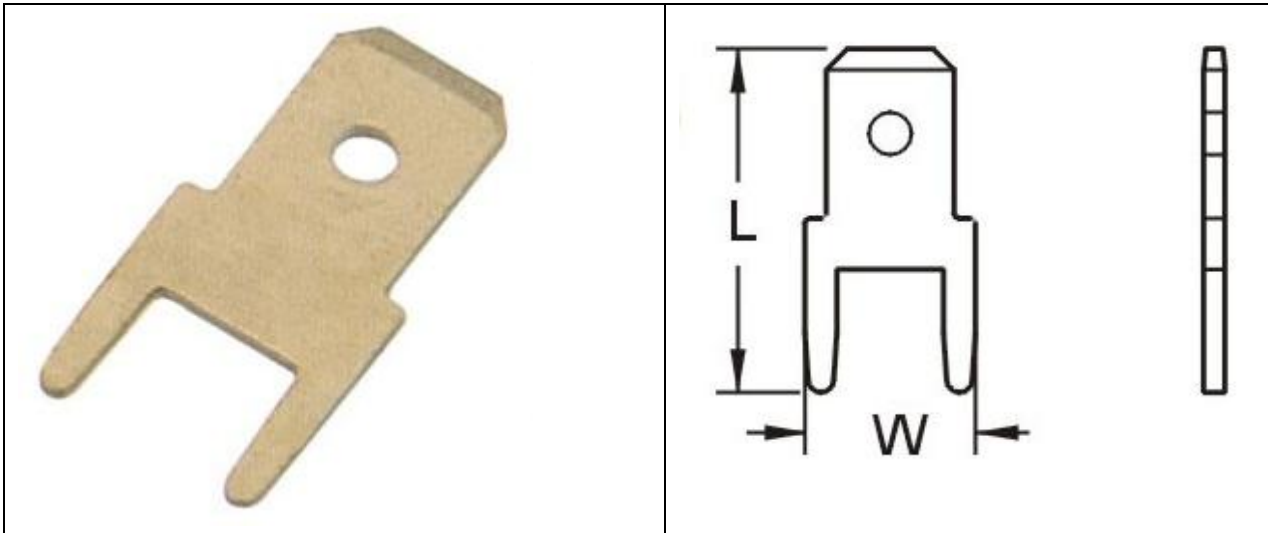

# RS PRO MALE TERMINALS

Stock number: 178-8406

TERMINAL MATERIAL: BRASS

TERMINAL THICKNESS: 0.5MM

TERMINAL SURFACE TREATMENT: TIN PLATED

ITEM NO.	NEMA TAB	STUD SIZE d2	DIMENSION inch(mm)	
			W	L
178-8406	.020X.187 0.5X4.75		0.248 6.3	0.5 13.3