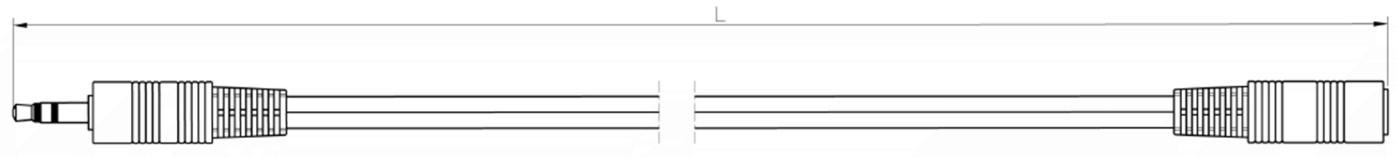

### RS PRO 20m 3.5mm Stereo Extension Cable, White

Stock number: 192-4431

EN

The RS PRO 20 metre, 3.5mm stereo extension cable has a jack plug to a socket both with moulded white boots.

The connectors are nickel and have a strain relief to help avoid the cable splitting around the edge of the boot.

The 3.5mm jack plug is used on a variety of audio devices.

1. CABLE: (0.10CCS\*10\*2C) OD2.6mm\*2, WHITE COLOR, PVC JACKET.
2. CONNECTORS:  $\phi$ 3.5mm STEREO PLUG GOLD\*1PCS,  $\phi$ 3.5mm STEREO JACK GOLD\*1PCS
3. MOLD ASSEMBLY, WHITE COLOR (3.5mm PLUG), WHITE COLOR (3.5 JACK)
4. OPEN/SHORT TEST: 100% TEST.
5. ROHS COMPLIANT
6. CONTACTS: