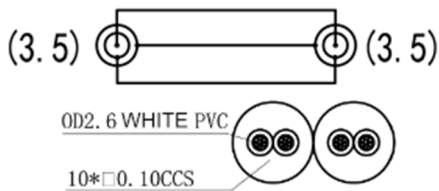

### RS PRO 20m 3.5mm Stereo Extension Cable, White

Stock number: 192-4431

EN

The RS PRO 20 metre, 3.5mm stereo extension cable has a jack plug to a socket both with moulded white boots.

The connectors are nickel and have a strain relief to help avoid the cable splitting around the edge of the boot.

The 3.5mm jack plug is used on a variety of audio devices.

1. CABLE: (0.10CCS\*10\*2C) OD2.6mm\*2, WHITE COLOR, PVC JACKET.
2. CONNECTORS:  $\phi$ 3.5mm STEREO PLUG GOLD\*1PCS,  $\phi$ 3.5mm STEREO JACK GOLD\*1PCS
3. MOLD ASSEMBLY, WHITE COLOR (3.5mm PLUG), WHITE COLOR (3.5 JACK)
4. OPEN/SHORT TEST: 100% TEST.
5. ROHS COMPLIANT
6. CONTACTS: