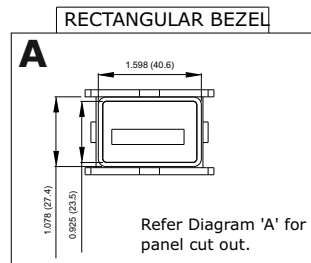

Electromechanical Impulse Counter (Non-Resettable)

RS Stock No's

A Rectangular Bezel: 896-7037, 896-7046.

B Rectangular 2 hole bezel: 896-7049, 896-7043

View of Different Bezels:

Note:- Dimension in small bracket are in mm.

Diagram A

Diagram B