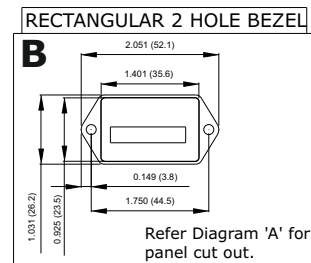

Electromechanical Impulse Counter (Non-Resettable)

RS Stock No's

A Rectangular Bezel: 896-7037, 896-7046.

B Rectangular 2 hole bezel: 896-7049, 896-7043

View of Different Bezels:

Note:- Dimension in small bracket are in mm.

Diagram A

Diagram B