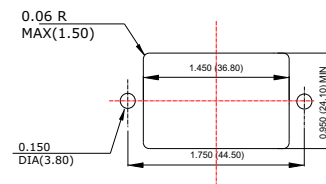

Electromechanical Impulse Counter (Non-Resettable)

RS Stock No's

A Rectangular Bezel: 896-7037, 896-7046.

B Rectangular 2 hole bezel: 896-7049, 896-7043

View of Different Bezels:

Note:- Dimension in small bracket are in mm.

Diagram A

Diagram B