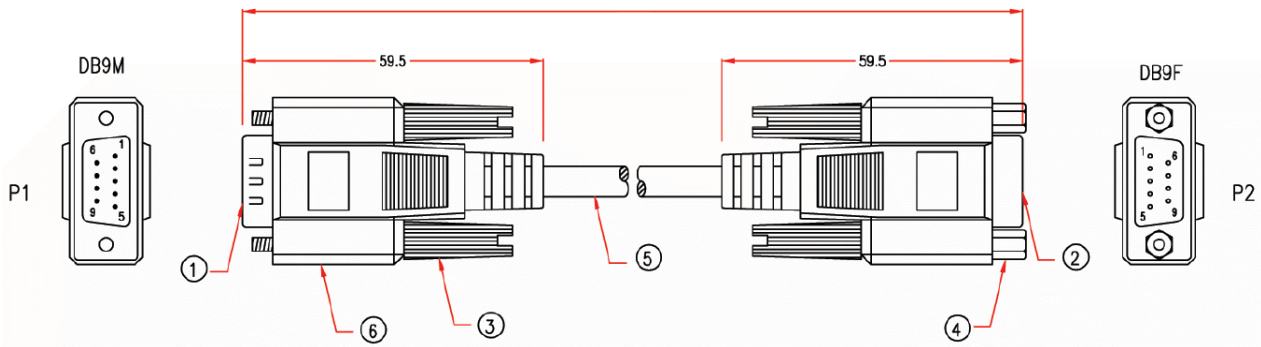

Datasheet

RS PRO 1m D9 Way Male to D9 Way Female Straight Through Cable

Stock number: 2369119

EN

Our RS PRO 1m D9 male to D9 female is wire pin to pin has a black PVC cable flex.

The connector hoods are made from grey PVC and have a strain relief on the end of the hood to support the cable and to stop the cable from splitting around the hood. The female connector also has hex nuts to secure the cable when connected.

The cable flex has an outer diameter of 5mm and 28awg, the connectors have gold flash pins to help stop corrosion.

The cable can be used to extend serial cables.

P1	P2
1	1
2	2
3	3
4	4
5	5
6	6
7	7
8	8
9	9
SHIELD	SHIELD