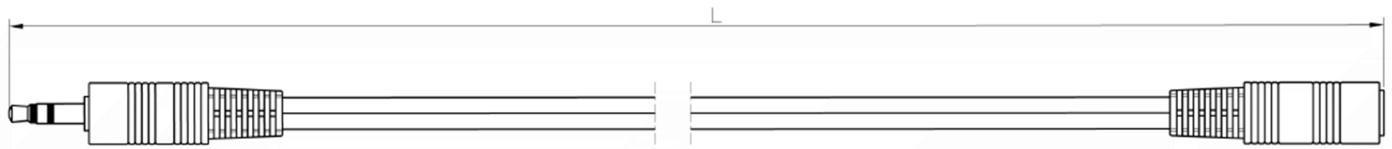

Datasheet

RS PRO 2m 3.5mm Stereo Extension Cable, Black

Stock number: 192-4419

EN

The RS PRO 2 metre, 3.5mm stereo extension cable has a jack plug to a socket both with moulded black boots.

The connectors are nickel and have a strain relief to help avoid the cable splitting around the edge of the boot.

The 3.5mm jack plug is used on a variety of audio devices.

BLACK (3.5)  BLACK (3.5)

OD2.6 BLACK PVC

10*□0.10CCS

1. CABLE: (0.10CCS*10*2C) OD2.6mm*2, BLACK COLOR, PVC JACKET.
2. CONNECTORS: ϕ 3.5mm STEREO PLUG GOLD*1PCS, ϕ 3.5mm STEREO JACK GOLD*1PCS
3. MOLD ASSEMBLY, BLACK COLOR(3.5mm PLUG), BLACK COLOR(3.5 JACK)
4. OPEN/SHORT TEST:100% TEST.
5. ROHS COMPLIANT
6. CONTACTS