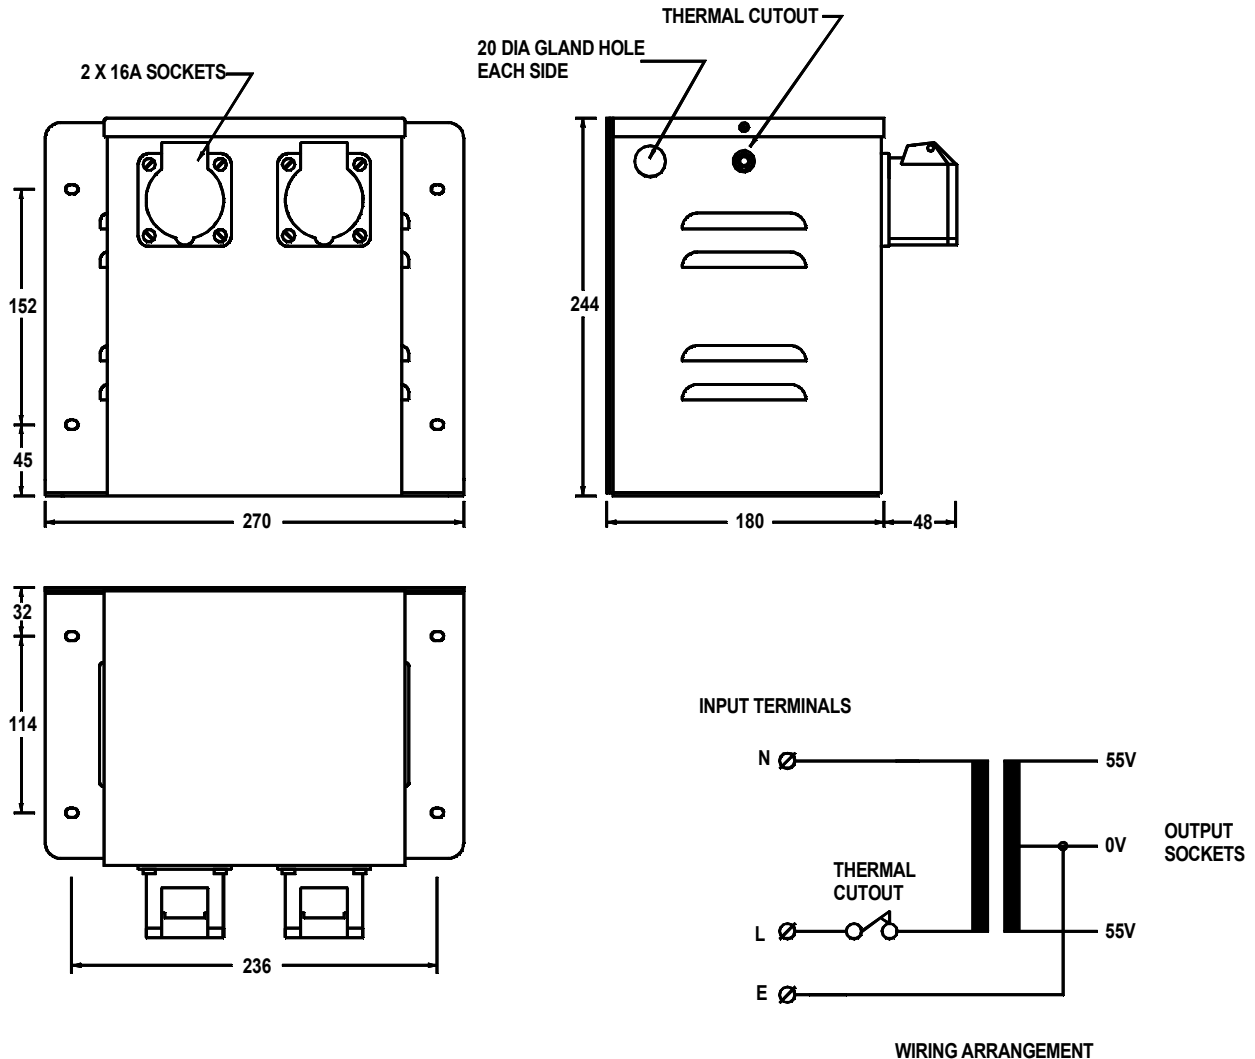

# RS Pro Datasheet

Stock No: 1226715

## WALL MOUNTED ISOLATION TRANSFORMER

INPUT	230V 50 Hz
OUTPUT	55-0-55V CENTRE TAPPED TO EARTH
RATING	1.65kVA CONTINUOUS 3.3kVA INTERMITTENT 5MINS ON 15 MINS OFF
THERMAL CUTOUT	10 AMP
OUTPUT SOCKETS	2x16A TO BSEN60309
ENCLOSURE	POWDER COATED SHEET STEEL
IP RATING	IP22