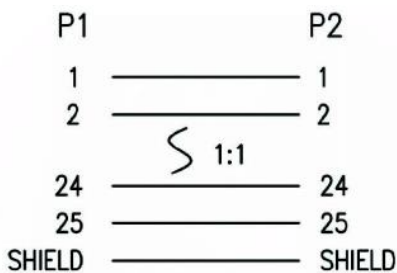

Datasheet

RS PRO 6m D25 Way M to D25 Way Male Straight Through Cable 5 Pack

Stock number: 2527135

EN

Our RS PRO 6m D25 male to D25 male is wire pin to pin has a beige PVC cable flex.

The connector hoods are made from beige PVC and have a strain relief on the end of the hood to support the cable and to stop the cable from splitting around the hood.

The cable flex has an outer diameter of 7mm and 28awg, the connectors have gold flash pins to help stop corrosion.

4	BLACK PVC TUBE ϕ 3.0*30mm
	ALUMINUM FOIL 33*110mm
	MOLDED PE COLOR TRANSPARENT
	MOLDED PVC BEIGE
3	NON-UL 25C 28AWG, ALUM-MYLAR FOIL SHIELDING WITH DRAIN WIRE, OD 7.0mm, JACKET BEIGE
2	MOLDED THUMBSCREW #4-40, LENGTH 46.5mm, BEIGE
1	DB25 MALE, GOLD FLASH ON CONTACTS, BLUE INSULATOR