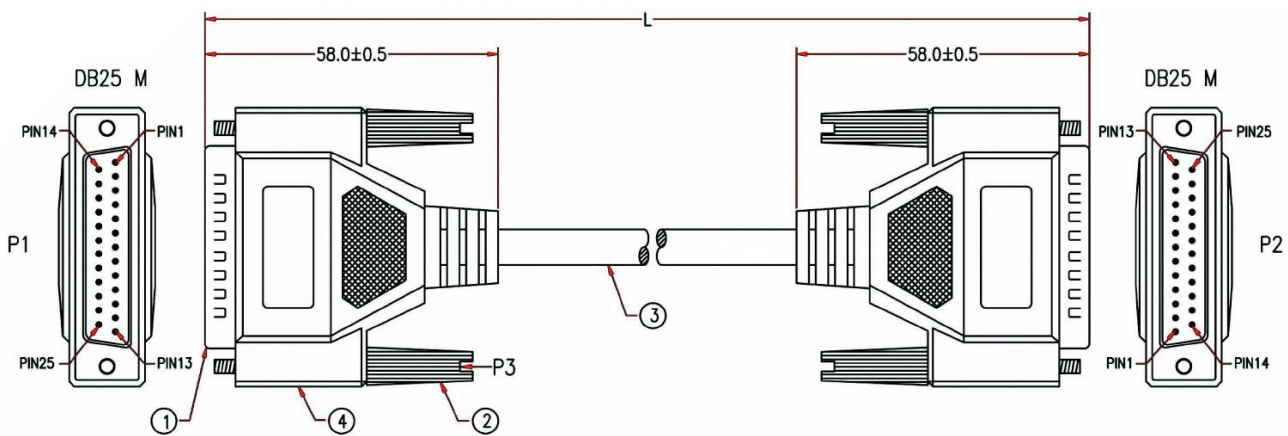

Datasheet

RS PRO 6m D25 Way M to D25 Way Male Straight Through Cable 5 Pack

Stock number: 2527135

EN

Our RS PRO 6m D25 male to D25 male is wire pin to pin has a beige PVC cable flex.

The connector hoods are made from beige PVC and have a strain relief on the end of the hood to support the cable and to stop the cable from splitting around the hood.

The cable flex has an outer diameter of 7mm and 28awg, the connectors have gold flash pins to help stop corrosion.

4	BLACK PVC TUBE ϕ 3.0*30mm
	ALUMINUM FOIL 33*110mm
	MOLDED PE COLOR TRANSPARENT
	MOLDED PVC BEIGE
3	NON-UL 25C 28AWG, ALUM-MYLAR FOIL SHIELDING WITH DRAIN WIRE, OD 7.0mm, JACKET BEIGE
2	MOLDED THUMBSCREW #4-40, LENGTH 46.5mm, BEIGE
1	DB25 MALE, GOLD FLASH ON CONTACTS, BLUE INSULATOR