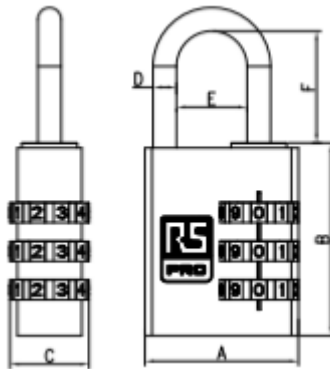

## Datasheet

**RS PRO** Aluminum Combination Padlock 30mm,  
Gray color

**Stock No. 196-3969**

## Product Details

**Aluminium Combination Safety Padlocks**

Resettable code

Solid aluminium body with anodised coating

Suitable for safety lock out applications

### SPECIFICATION

- Material: Aluminium, Steel

RS Article No.	Lock Body Dimension(mm)			Shackle Dimension(mm)			Color
	A	B	C	D	E	F	
1963969	32	36	13	5	14	25	Grey

RS Article#	Brand	Lock Type	Shackle Diameter (mm)	Shackle Length (mm)	Body Width (mm)	Bluetooth
1963969	RS PRO	combination padlock	5	25	32	N

### SIMILAR PRODUCT

RS Art NO	Color	Size
1963964	Silver	20cm 3 digital password
1963965	Red	
1963966	Black	
1963967	Blue	

---

1963969	Grey	30cm 3 digital password
7816039	Silver	
7816041	Red	
7816048	Blue	
1963970	Grey	40cm 4 digital password
1963971	Blue	
1963972	Red	
1963973	Silver	