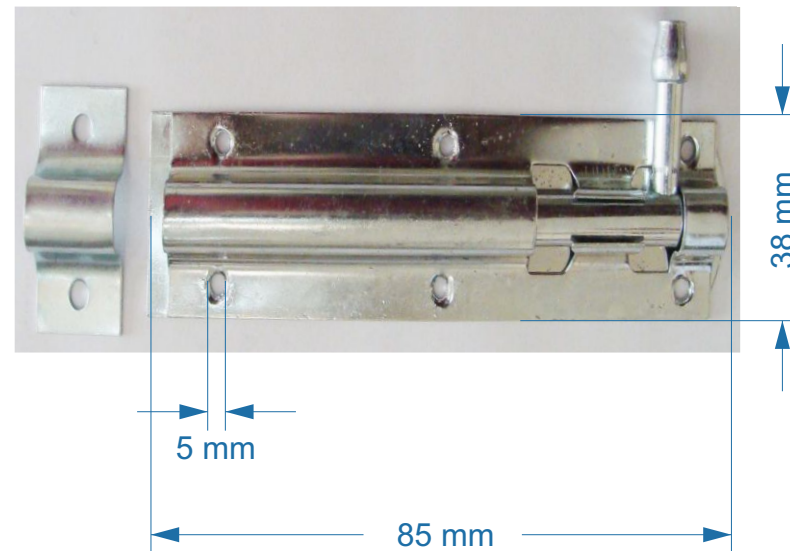

CODE : 923 SIZE 75 MM (9TQIZPTB/006) STRAIGHT TOWER BOLT BZP

**FINISH AVAILABLE : EXB, TEXTURE BLK, EXW, ZP, DUROSIL, EVERBLACK, HSG
AS PER YOUR CODE THIS : 9TQIZPTB/006, 9TQIJTB/006**