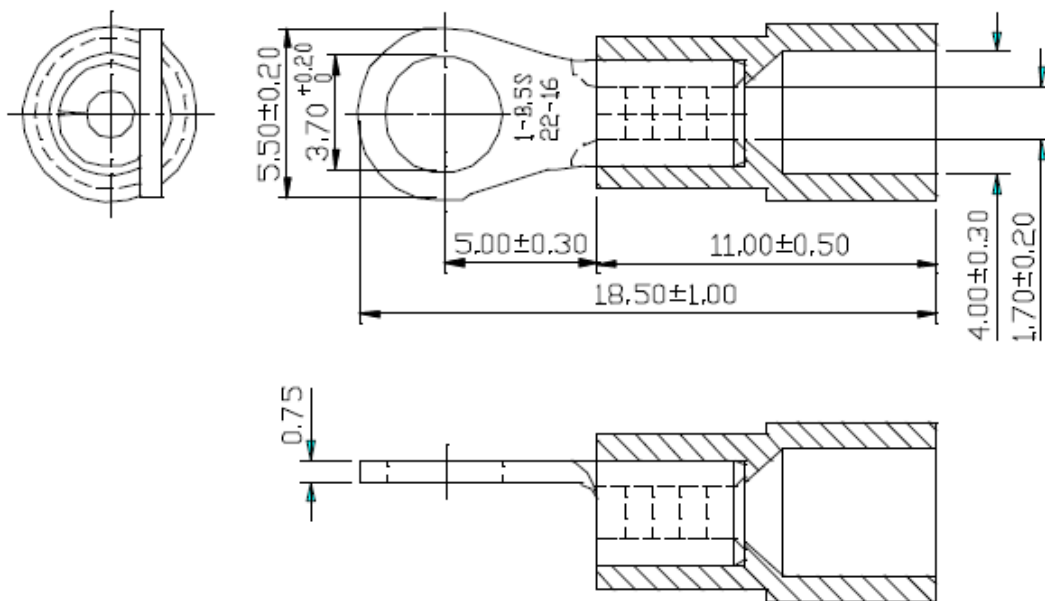

Datasheet

Red Crimp Ring Terminal M3.5 Stud Size, 22 → 16 AWG

RS Stock number [613-9233](#)

Drawing (mm):

Specifications:

- MAXIMUM ELECTRIC CURRENT:

A.W.G.	22	20	18	16
AMP.	9	12	17	18
- MAXIMUM ELECTRICAL RATING:
75°C 600 VOLTS MAX.
- INSULATION MATERIAL: VINYL
- INSULATION COLOR: RED
- TERMINAL MATERIAL: COPPER
- WIRE RANGE: 22-16A.W.G. (0.5-1.5mm²)